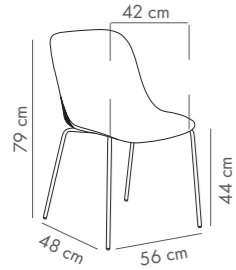

Shell-M Chair

PP Shell & Metal Painted Leg

Ivory White Beige Cement Gray Khaki Anthracite Black