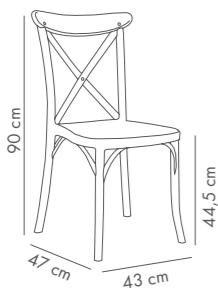

Capri Pad Chair

PP Body & Seat Cushion

Ivory White Nile Green Turquoise Wenge Black Beige