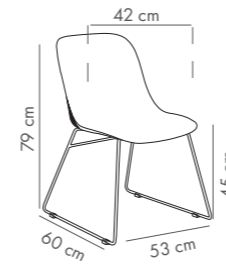

Shell-U Chair

PP Shell & Metal Painted Leg

Ivory White Beige Cement Gray Khaki Anthracite Black