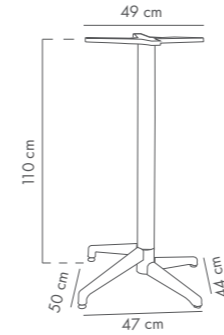

Moon-L Base (67cm)

PP Base with Aluminum Tube
Suitable Table Top Ø70 | Ø80 | 70x70 | 80x80

Fixed

Foldable

NEW MECHANISM

Moon Bar Base

PP Base with Aluminum Tube
Suitable Table Top Ø60 | 60x60

Fixed