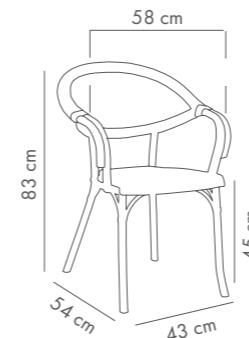

Flash-N Patterned Armchair

PP Body & Patterned Net Fabric

NEW

Net details page: 320