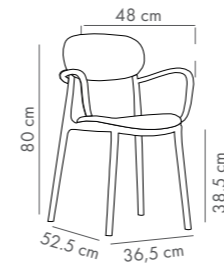

Duo Armchair

PP Seat & Back & PP Body