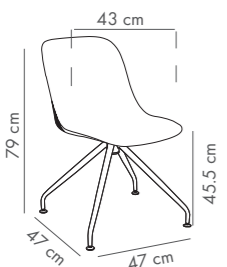

Shell-Z Pad Chair

Upholstered Shell & Metal Chrome Plated Leg

Fabric details page: 324-325

Sofia 01 Sofia 02 Sofia 03 Sofia 04 Grano 01 Grano 02