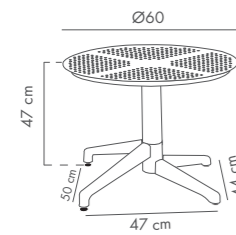

Moon Coffee Table Ø60 cm

PP Table Top & Base with Aluminum Tube

Ivory White