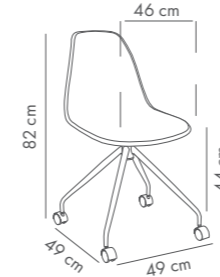

Eos-O Chair

PP Shell & Metal Chrome Plated Leg with Swivel Wheels