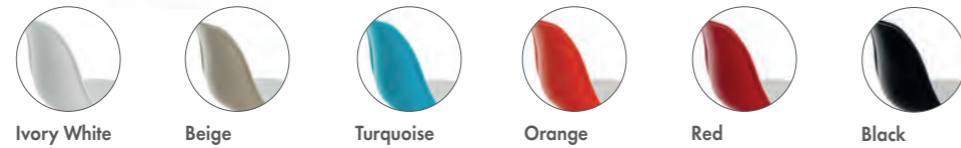

Upholstered Shell & Metal Chrome Plated Leg with Swivel Wheels

Fabric details page: 324-325

Eos-X2 Waiting Bench

PP Shell & Aluminum Injection Leg with Metal Black Painted Base

Eos-X3 Waiting Bench

PP Shell & Metal Black Painted Leg

Eos-X2 Pad Waiting Bench

Upholstered Shell & Aluminum Injection Leg with Metal Black Painted Base

Fabric details page: 324-325

Eos-X3 Pad Waiting Bench

Upholstered Shell & Aluminum Injection Leg with Metal Black Painted Base