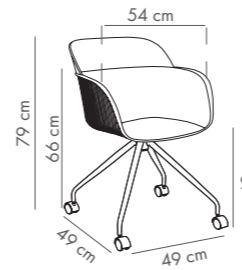

Shell-O Armchair

PP Shell & Metal Chrome Plated Leg with Swivel Wheels