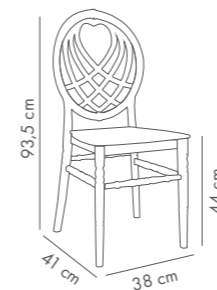

Oxo Chair

PP Body

Ivory White Pearl Silver Gold Black