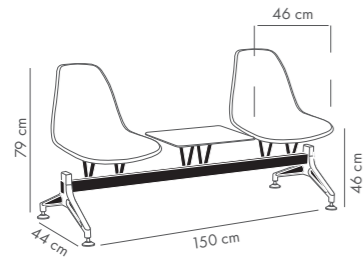

Upholstered Shell & Metal Chrome Plated Leg with Swivel Wheels

Fabric details page: 324-325

Eos-X2 Waiting Bench

PP Shell & Aluminum Injection Leg with Metal Black Painted Base

Eos-X3 Waiting Bench

PP Shell & Metal Black Painted Leg