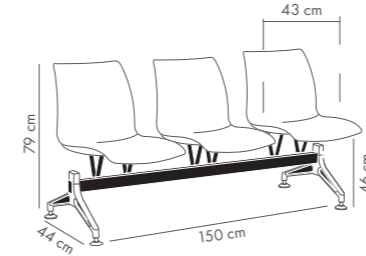

Laser-X3 Waiting Bench

PP Shell & Metal Black Painted Leg