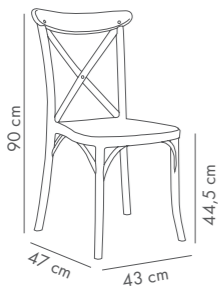

Sozo Pad Bar Chair 75 cm

PP Body & Seat Cushion

Ivory White Beige Wenge Black

Sozo Pad Bar Chair 65 cm

PP Body & Seat Cushion

Ivory White Beige Black

Capri Chair

PP Body