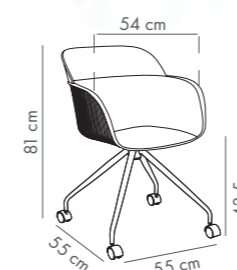

Shell-O Armchair

PP Shell & Metal Painted Leg with Swivel Wheels

Shell-O2 Armchair

PP Shell & Aluminum Painted Leg

Shell-O Pad Armchair

Upholstered Shell & Metal Painted Leg with Swivel Wheels

Fabric details page: 324-325

Shell-O2 Pad Armchair

Upholstered Shell & Aluminum Painted Leg

Fabric details page: 324-325