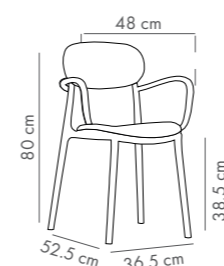

Duo Pad Armchair

Upholstered Seat & Back & PP Body

NEW

Fabric details page: 324-325

Fabric details page: 324-325