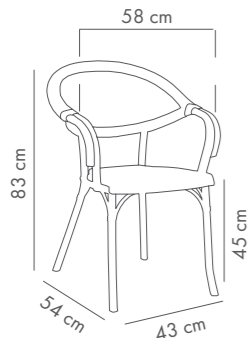

Gozo Pad Bar Chair 65 cm

PP Body & Seat Cushion

Ivory White Beige Black

Flash-R Armchair

PP Body

Ivory White Mink Wenge Anthracite Black Beige

Flash-N Patterned Armchair

PP Body & Patterned Net Fabric