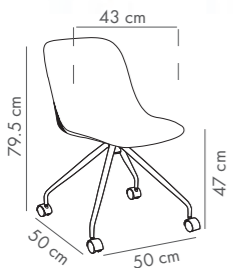

Shell-O Pad Chair

Upholstered Shell & Metal Chrome Plated Leg with Swivel Wheels

Fabric details page: 324-325