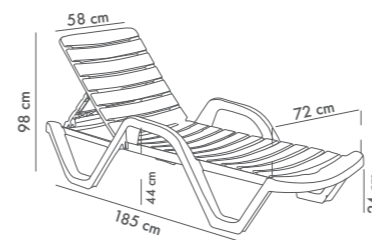

Maris Sunbed

PP Body & Net Fabric with Adjustable Backrest and Hidden Wheels

Ivory White