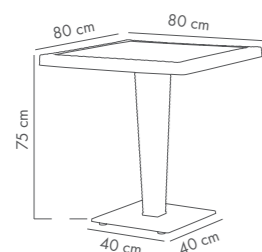

Antares Table 80x80cm

PP Table Top with Tempered Glass & Stainless Steel Central Base

Ivory White