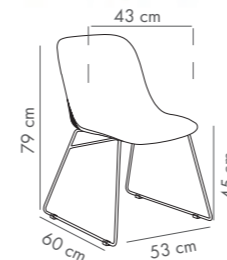

Shell-U Pad Chair

Upholstered Shell & Metal Painted Leg

Fabric details page: 324-325

Sofia 01 Sofia 02 Sofia 03 Sofia 04 Grano 01 Grano 02