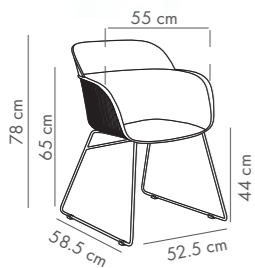

Shell-U Pad Armchair

Upholstered Shell & Metal Painted Leg

Fabric details page: 324-325