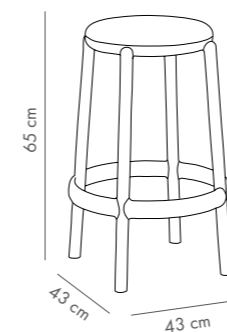

Duo Bar Stool 75 cm

PP Seat & PP Body

NEW

CATAS TESTED

Duo Bar Stool 65 cm

PP Seat & PP Body

NEW

CATAS TESTED

Duo Pad Bar Stool 75 cm

Upholstered Seat & PP Body

NEW

CATAS TESTED

Duo Pad Bar Stool 65 cm

Upholstered Seat & PP Body

NEW

CATAS TESTED