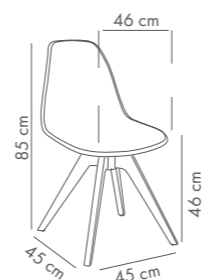

PP Body

Ivory White

Beige

Black

Eos-P Chair

PP Shell & Leg

Eos-Y Chair

PP Shell & Wooden Leg