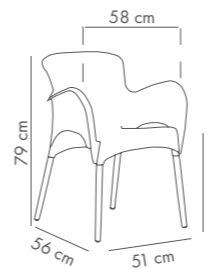

Mars Armchair

PP Shell & Aluminum Leg

Sax Blue Orange Red Black