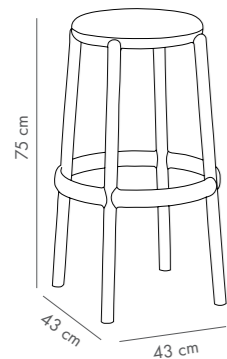

Duo Bar Stool 75 cm

PP Seat & PP Body

NEW

CATAS TESTED

Duo Bar Stool 65 cm

PP Seat & PP Body

NEW

CATAS TESTED

Duo Pad Bar Stool 75 cm

Upholstered Seat & PP Body

NEW

CATAS TESTED

Duo Pad Bar Stool 65 cm

Upholstered Seat & PP Body

NEW

CATAS TESTED