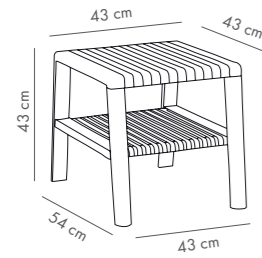

Joker Coffee Table 43x43 cm

PP Body

Ivory White