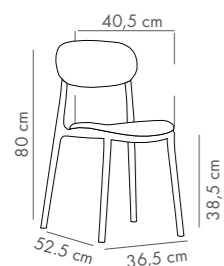

Duo Pad Chair

Upholstered Seat & Back & PP Body

NEW