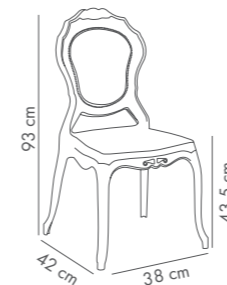

Hera Chair

PP Body / PC Body