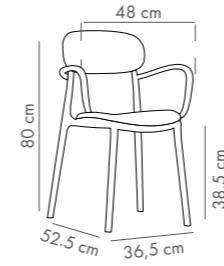

Ali Pad Armchair

Upholstered Seat & Back & PP Body

NEW

Fabric details page: 324-325