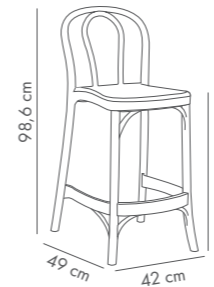

Wenge

Black

Sozo Bar Chair 75 cm

PP Body

Ivory White Beige Wenge Black

Sozo Bar Chair 65 cm

PP Body

Ivory White Beige Black