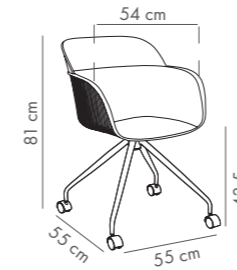

Shell-O2 Armchair

PP Shell & Aluminum Painted Leg