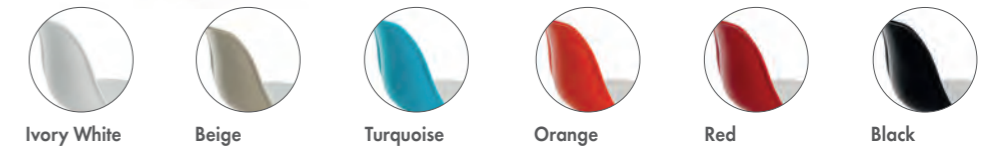

Upholstered Shell & Metal Chrome Plated Leg with Swivel Wheels

Fabric details page: 324-325

Eos-X2 Waiting Bench

PP Shell & Aluminum Injection Leg with Metal Black Painted Base

Eos-X3 Waiting Bench

PP Shell & Metal Black Painted Leg

Eos-X2 Pad Waiting Bench

Upholstered Shell & Aluminum Injection Leg with Metal Black Painted Base

Fabric details page: 324-325

Eos-X3 Pad Waiting Bench

Upholstered Shell & Aluminum Injection Leg with Metal Black Painted Base