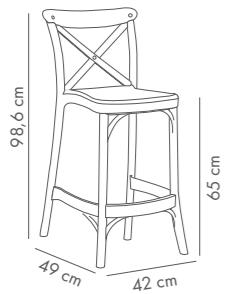

Capri Pad Bar Chair 75 cm

PP Body & Seat Cushion

Ivory White Nile Green Wenge Black Beige

Capri Bar Chair 65 cm

PP Body

Ivory White Beige Black

Capri Pad Bar Chair 65 cm

PP Body & Seat Cushion