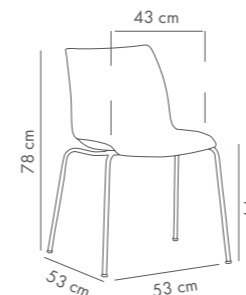

Ivory White Beige Cement Gray Khaki Black