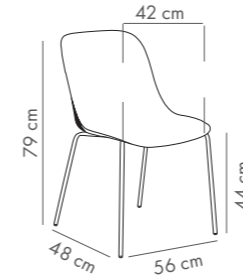

Shell-M Chair

PP Shell & Metal Chrome Plated Leg