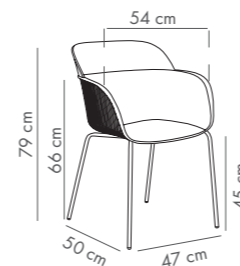

Shell-M Armchair

PP Shell & Metal Painted Leg

Ivory White Beige Cement Gray Khaki Anthracite Black