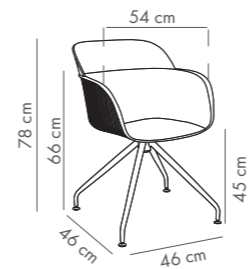

Shell-Z Armchair

PP Shell & Metal Chrome Plated Leg