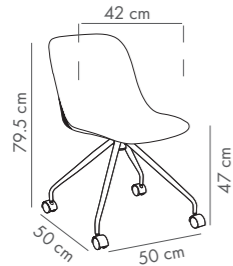

Shell-O Chair

PP Shell & Metal Chrome Plated Leg with Swivel Wheels