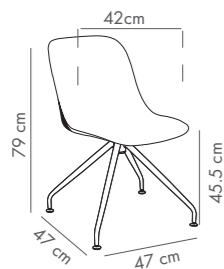

Shell-Z Chair

PP Shell & Metal Chrome Plated Leg

Ivory White Beige Cement Gray Khaki Anthracite Black