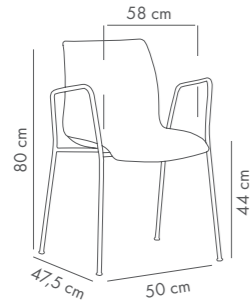

Laser-M Armchair

PP Shell & Metal Chrome Plated Leg

Ivory White

Beige

Cement Gray

Khaki

Red

Black