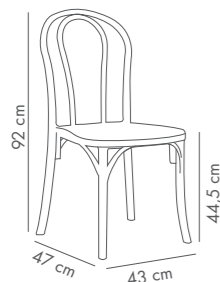

Upholstered Shell & Aluminum Injection Leg with Metal Black Painted Base

Fabric details page: 324-325

Sozo Chair

PP Body

Ivory White

Beige

Wenge

Black