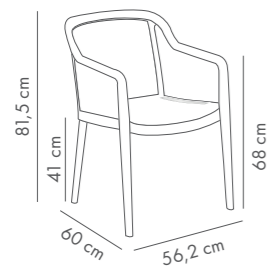

Octa Armchair

PP Body

Ivory White Nile Green Mink Wenge Black