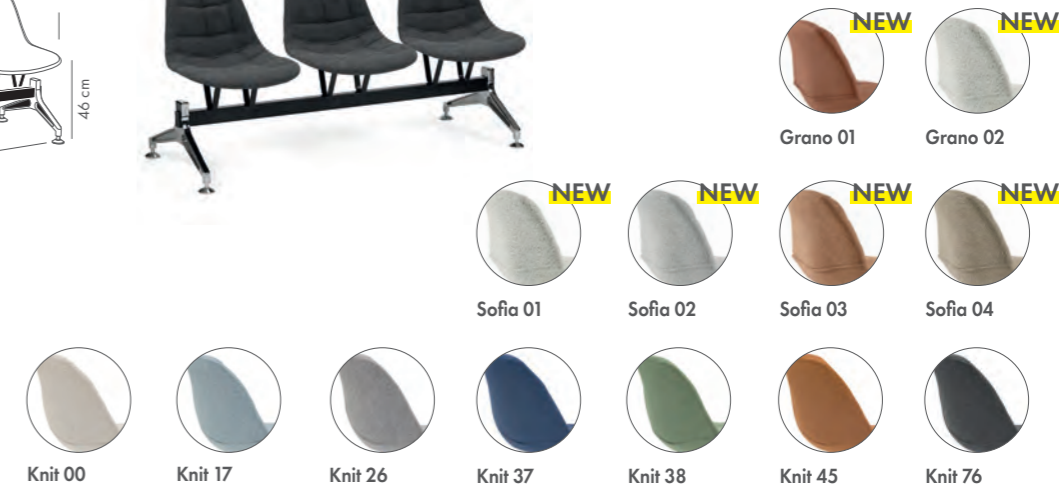

Eos-X3 Pad Waiting Bench

Upholstered Shell & Aluminum Injection Leg with Metal Black Painted Base

Fabric details page: 324-325