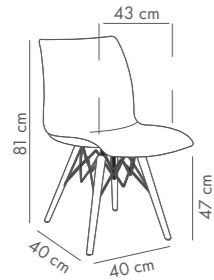

Laser-VP Chair

PP Shell & PP Leg

NEW