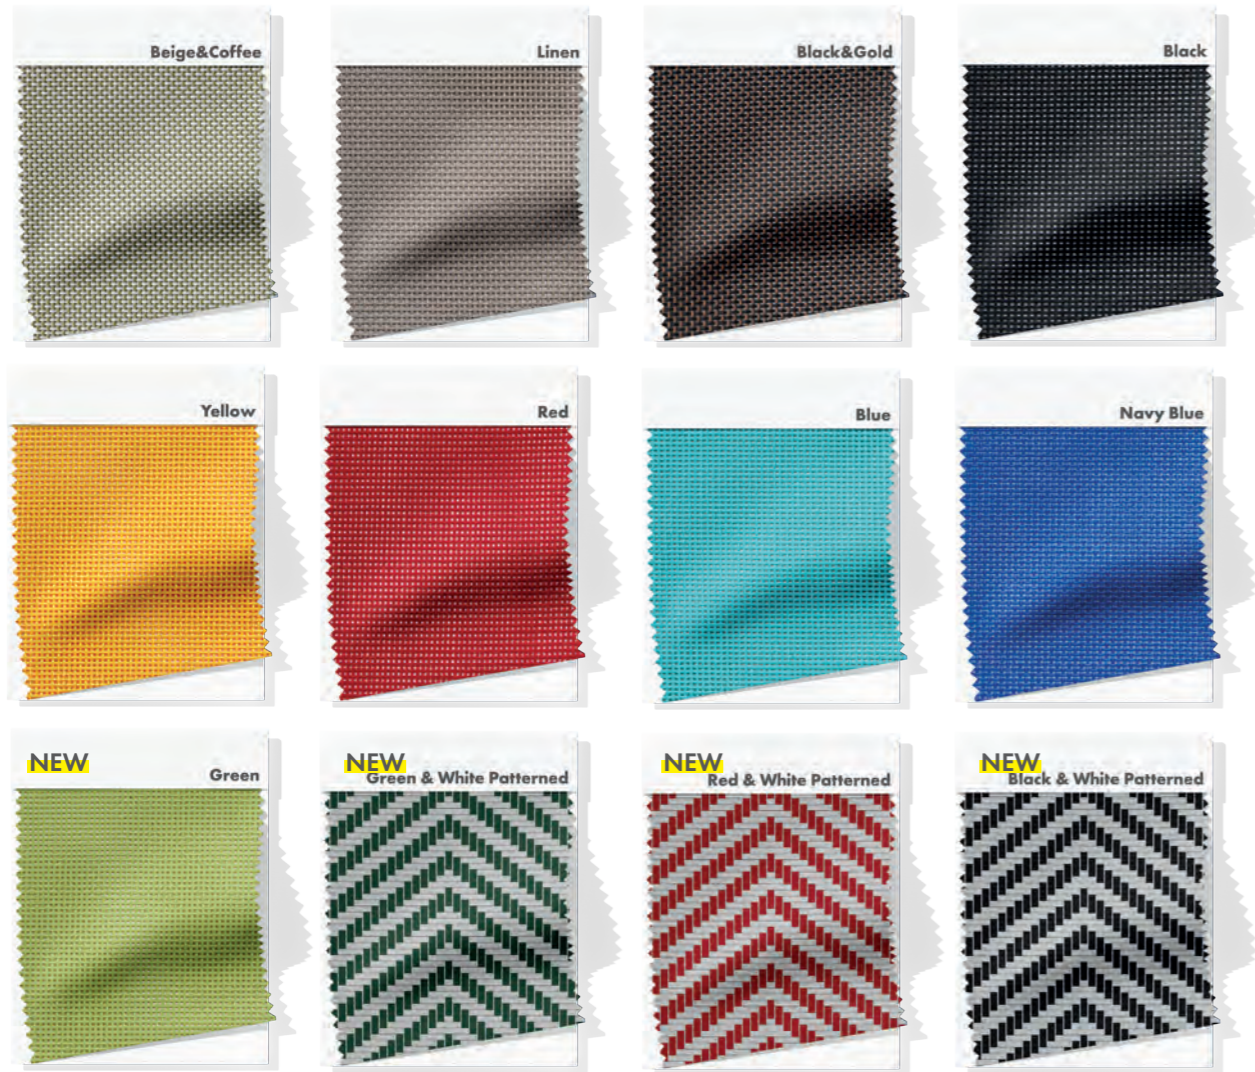

Royal Cushion

- 3cm/5cm 28-HD grey sponge
- Zipper
- Attaching with rope to leg
- Fabric Options: Water repellent

Octa Cushion

- 3cm/5cm 28-HD grey sponge
- Zipper
- Attaching with rope to leg
- Fabric Options: Water repellent

Eos Cushion

- Plywood shell
- Fusing
- 3 cm 28-HD grey sponge
- Packed as fixed
- Fabric Options: Water repellent and velvet

Specto & Specto-XL Cushion

- Plywood shell
- Fusing
- 3 cm 28-HD grey sponge
- Packed as fixed
- Fabric Options: Water repellent and velvet

Maris Cushion

- 5 cm 28-HD grey sponge
- Fabric Options: Water repellent
- Zipper
- Attachable Pillow

Silva Cushion.

60 cm

50 cm

- 5 cm 32-DNS grey sponge
- Zipper
- Fabric Options: Water repellent

120 cm

Net Fabric Colours