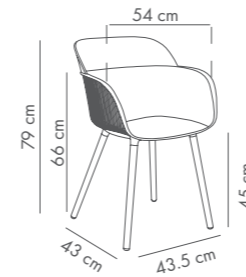

Shell-N Armchair

PP Shell & Wooden Leg