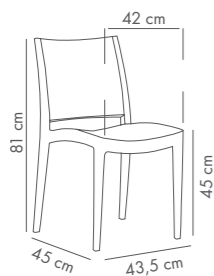

Specto Pad Chair

PP Body & Seat Cushion

Ivory White Beige Sax Blue Pistachio Orange Red Anthracite Black