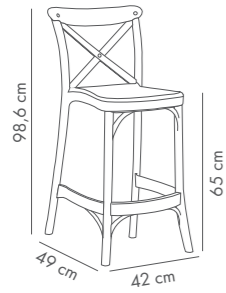

Capri Pad Bar Chair 75 cm

PP Body & Seat Cushion

Ivory White Nile Green Wenge Black Beige

Capri Bar Chair 65 cm

PP Body

Ivory White Beige Black

Capri Pad Bar Chair 65 cm

PP Body & Seat Cushion