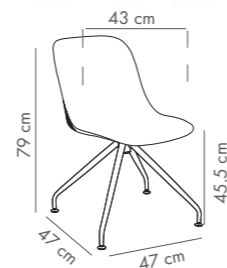

Shell-Z Pad Chair

Upholstered Shell & Metal Painted Leg

Fabric details page: 324-325

Sofia 01 Sofia 02 Sofia 03 Sofia 04 Grano 01 Grano 02