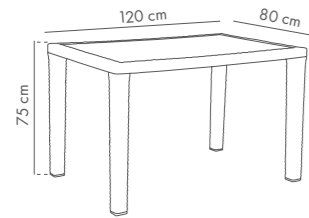

Antares Table 80x120cm

PP Table Top with Tempered Glass & PP Base

Ivory White