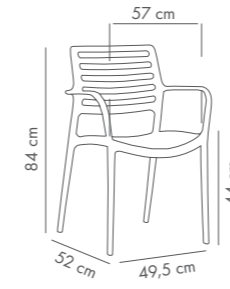

Louise Armchair

PP Body

Sax Blue

Pistachio

Orange