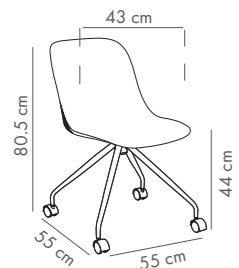

Shell-O2 Pad Chair

Upholstered Shell & Aluminum Painted Leg

NEW

Fabric details page: 324-325