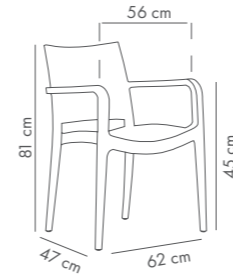

Specto Armchair

PP Body

Ivory White Beige Sax Blue Pistachio Orange Red Anthracite Black