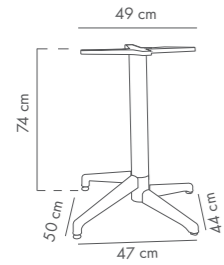

Fixed

Foldable

NEW MECHANISM

Moon Base (49cm)

PP Base with Aluminum Tube
Suitable Table Top Ø60 | 60x60

Fixed

Foldable

NEW MECHANISM

Moon-L Base (67cm)

PP Base with Aluminum Tube
Suitable Table Top Ø70 | Ø80 | 70x70 | 80x80

Fixed

Foldable

NEW MECHANISM

Moon Bar Base

PP Base with Aluminum Tube
Suitable Table Top Ø60 | 60x60

Fixed