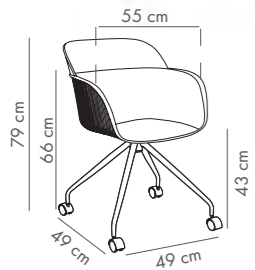

Shell-O Pad Armchair

Upholstered Shell & Metal Painted Leg with Swivel Wheels

Fabric details page: 324-325