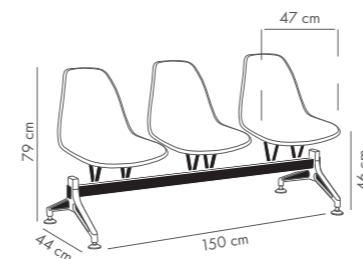

Eos-X3 Pad Waiting Bench

Upholstered Shell & Aluminum Injection Leg with Metal Black Painted Base

Fabric details page: 324-325