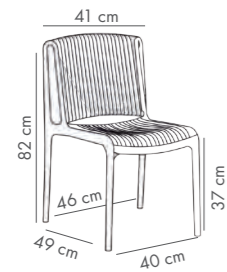

Nes Chair

PP Body

Ivory White Beige Mink Anthracite Black Khaki Sax Blue Orange