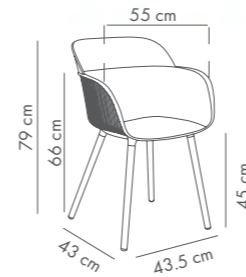

Shell-N Pad Armchair

Upholstered Shell & Wooden Leg

Fabric details page: 324-325