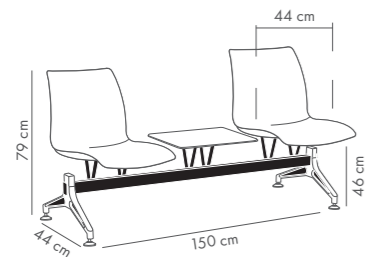

Laser-X3 Waiting Bench

PP Shell & Metal Black Painted Leg

Laser-X2 Pad Waiting Bench

Upholstered Shell & Aluminum Injection Leg with Metal Black Painted Base

Fabric details page: 324-325

Laser-X3 Pad Waiting Bench