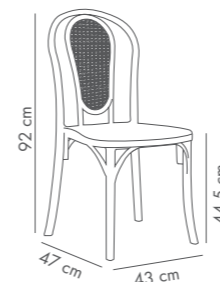

Sozo-C Chair

PP Body

Ivory White

Beige

Wenge

Black