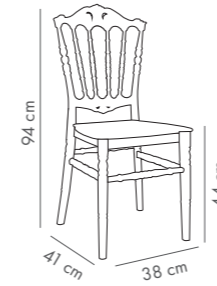

Elite Chair

PP Body

Ivory White Pearl Silver Gold Black