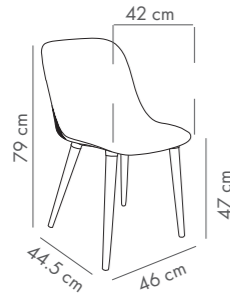

Shell-N Chair

PP Shell & Wooden Leg