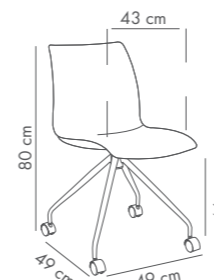

Fabric details page: 324-325

Laser-VP Chair

PP Shell & PP Leg

NEW

Laser-O Chair

PP Shell & Metal Chrome Plated Leg with Swivel Wheels

Laser-VP Pad Chair

Upholstered Shell & PP Leg