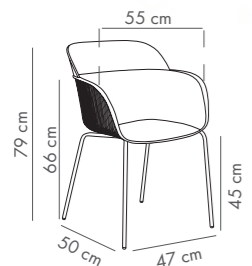

Knit 00 Knit 17 Knit 26 Knit 37 Knit 38 Knit 45 Knit 76