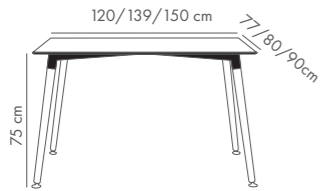

HPL Table Top with Wooden Base

Table top details page: 329

Suitable Table Top
77x120cm | 80x140cm | 90x150cm

Mare Sunbed with Armrest

PP Body & Net Fabric with Adjustable Backrest
And Hidden Wheels

Ivory White-Beige & Coffee