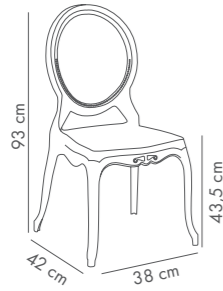

Hestia Chair

PP Body

Hera Chair

PP Body / PC Body

Helena Chair

PP Body / PC Body

Ivory White

Beige