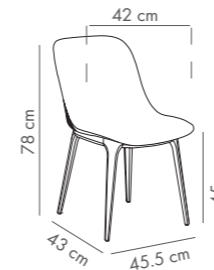

Shell-WP Chair

PP Shell & PP Leg