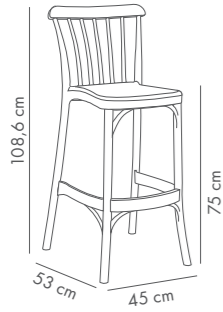

Gozo Bar Chair 75 cm

PP Body

Ivory White Nile Green Wenge Black Beige

Gozo Pad Bar Chair 75 cm

PP Body & Seat Cushion