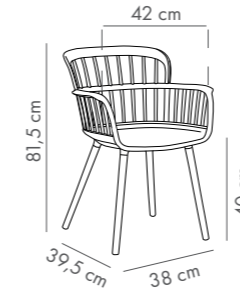

Eva-N Armchair

PP Shell & Wooden Leg