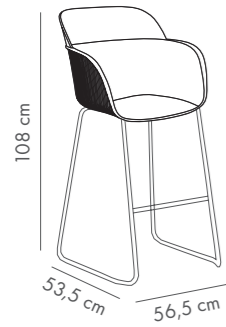

Shell-M Bar Chair 75 cm

PP Shell & Metal Painted Leg

NEW

Shell-M Pad Bar Chair 75 cm

Upholstered Shell & Metal Painted Leg

NEW

Fabric details page: 324-325