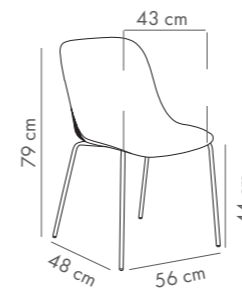

Shell-M Pad Chair

Upholstered Shell & Metal Chrome Plated Leg

Fabric details page: 324-325