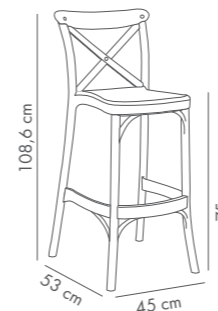

Capri Pad Bar Chair 75 cm

PP Body & Seat Cushion

Ivory White Nile Green Wenge Black Beige

Capri Bar Chair 65 cm

PP Body

Ivory White Beige Black

Capri Pad Bar Chair 65 cm

PP Body & Seat Cushion