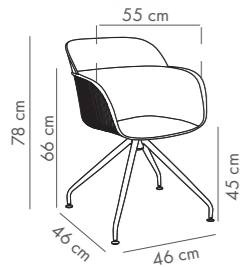

Shell-Z Pad Armchair

Upholstered Shell & Metal Painted Leg

Fabric details page: 324-325