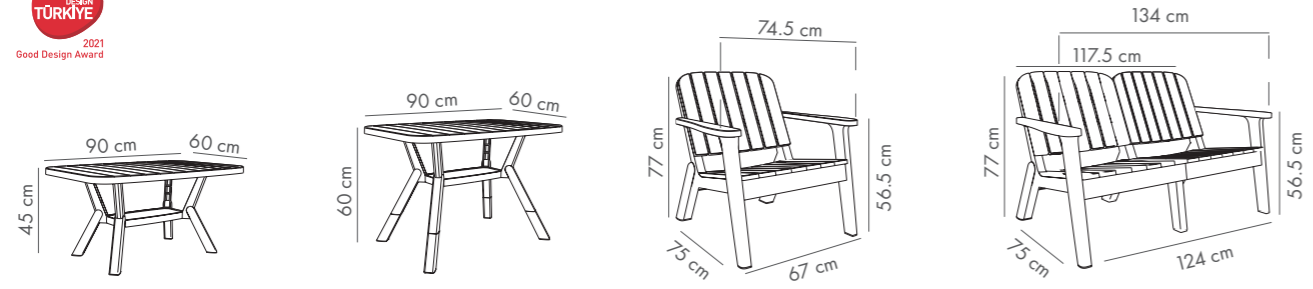

Silva Lounge Set

PP Seat & Back & PP Body