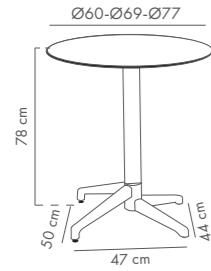

Moon-L Base (67cm)

PP Base with Aluminum Tube
Suitable Table Top Ø70 | Ø80 | 70x70 | 80x80

Fixed

Foldable

NEW MECHANISM

Moon Bar Base

PP Base with Aluminum Tube
Suitable Table Top Ø60 | 60x60

Fixed

Foldable

NEW MECHANISM

Moon-C Table Ø60 / Ø69 / Ø77

HPL Table Top & Base with Aluminum Tube

Table top details page: 329

Suitable Table Top
Ø60 | Ø69 | Ø77

NEW MECHANISM

Fixed