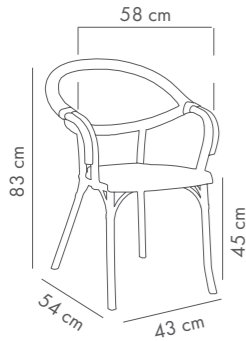

Flash-N Armchair

PP Body & Net Fabric