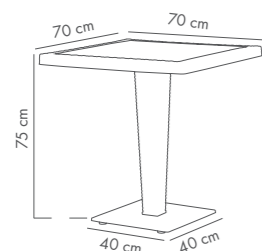

Antares Table 70x70cm

PP Table Top with Tempered Glass & Stainless Steel Central Base

Ivory White