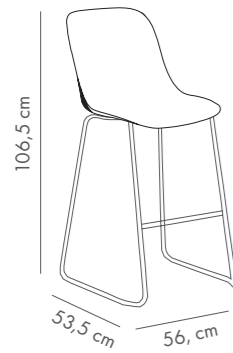

Shell-M Bar Chair 75 cm

PP Shell & Metal Painted Leg

NEW

Shell-M Pad Bar Chair 75 cm

Upholstered Shell & Metal Chrome Plated Leg

NEW

Fabric details page: 324-325

Shell-M Pad Bar Chair 75 cm