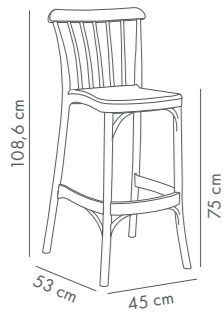

Ivory White Nile Green Wenge Black Beige