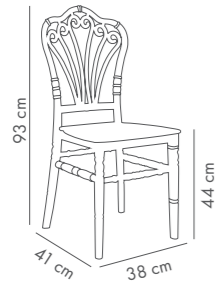

Flora Chair

PP Body

Ivory White Pearl Silver Gold Black