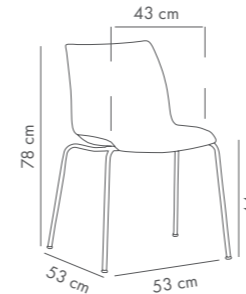

Laser-M Chair

PP Shell & Metal Chrome Plated Leg

Ivory White Beige Cement Gray Khaki Red Black

Laser-M Chair

PP Shell & Metal Painted Leg