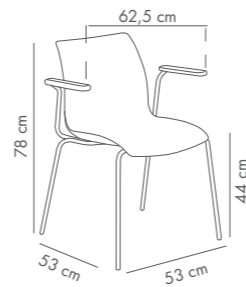

Laser-T Armchair

PP Shell & Metal Black Painted Leg with Teak Armrest

Cement Gray Khaki Red Black