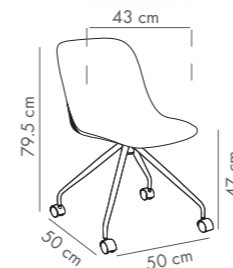

Shell-O Pad Chair

Upholstered Shell & Metal Painted Leg with Swivel Wheels

Fabric details page: 324-325