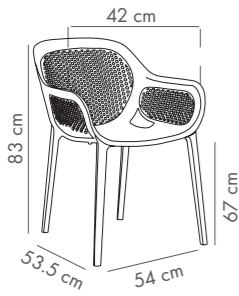

Atra Armchair

PP Shell & PP Body