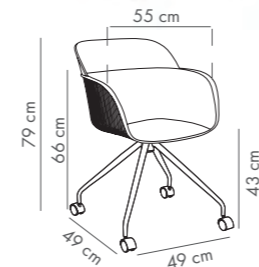

Shell-O Pad Armchair

Upholstered Shell & Metal Chrome Plated Leg with Swivel Wheels

Fabric details page: 324-325