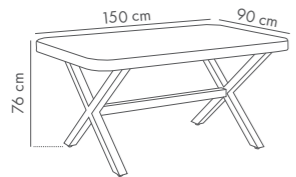

Osaka-X Table 90x150cm

PP Table Top with Tempered Glass & Aluminum Painted Base

Ivory White