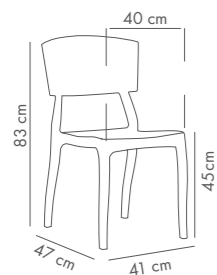

Orient Chair

PP Body

Ivory White Cement Gray