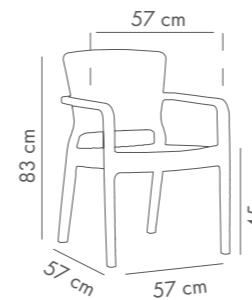

Flash-N Armchair

PP Body & Net Fabric

Net details page: 320

Antares Chair

PP Body

Antares Armchair

PP Body