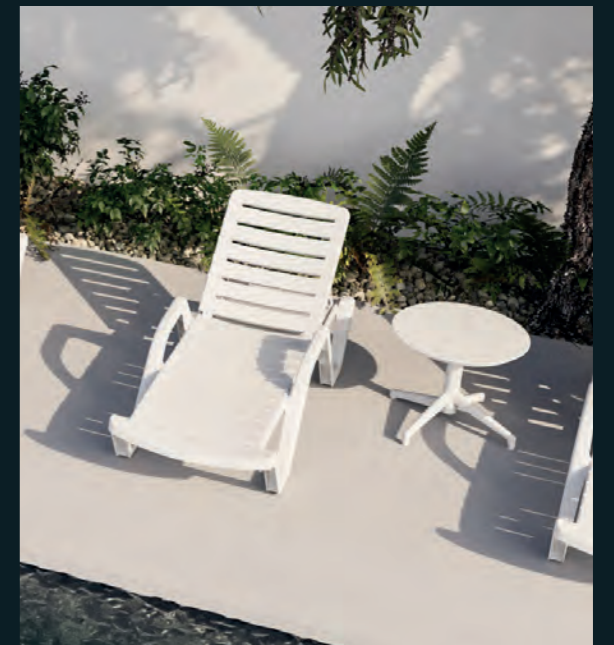

SUNBED MARIS & COFFEE TABLE MOON