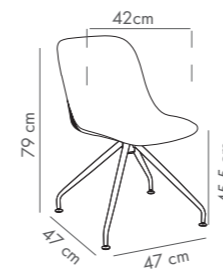

Shell-Z Chair

PP Shell & Metal Painted Leg

Ivory White Beige Cement Gray Khaki Anthracite Black