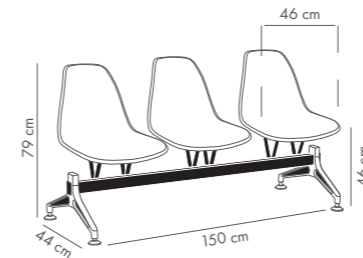

Upholstered Shell & Metal Chrome Plated Leg with Swivel Wheels

Fabric details page: 324-325

Eos-X2 Waiting Bench

PP Shell & Aluminum Injection Leg with Metal Black Painted Base

Eos-X3 Waiting Bench

PP Shell & Metal Black Painted Leg