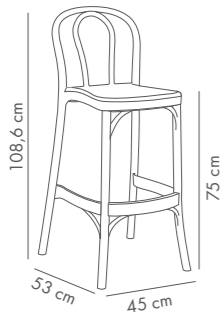

Wenge

Black

Sozo Bar Chair 75 cm

PP Body

Ivory White Beige Wenge Black

Sozo Bar Chair 65 cm

PP Body

Ivory White Beige Black