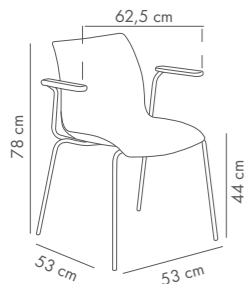

Sofia 01 Sofa 02 Sofa 03 Sofa 04 Grano 01 Grano 02