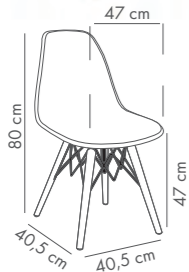

NEW

Eos-O Chair

PP Shell & Metal Chrome Plated Leg with Swivel Wheels

Eos-VP Pad Chair

Upholstered Shell & PP Leg

NEW

Fabric details page: 324-325

Eos-O Pad Chair