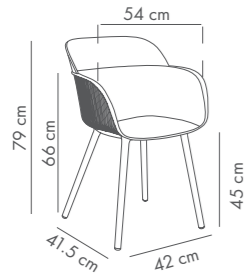

Shell-P Armchair

PP Shell & Leg