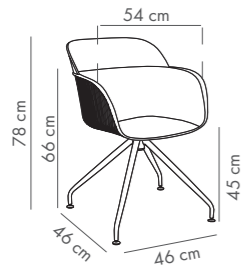

Shell-Z Armchair

PP Shell & Metal Painted Leg