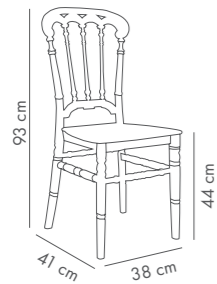

Flora Chair

PP Body

Ivory White Pearl Silver Gold Black

Napoleon Chair

PP Body

Ivory White Pearl Silver Gold Black

Roma Chair

PP Body