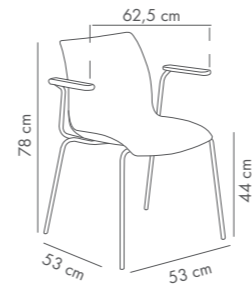

Sofia 01 Sofia 02 Sofia 03 Sofia 04 Grano 01 Grano 02