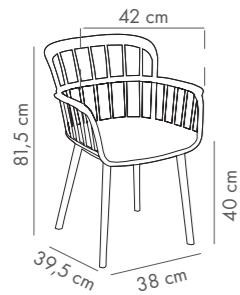

Eva-P Knitted Armchair

PP Knitted Shell & PP Leg