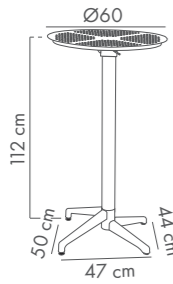

Moon Table 60Ø

PP Table Top & Base with Aluminum Tube

Fixed

Foldable

NEW MECHANISM

Moon Bar Table 60Ø

PP Table Top & Base with Aluminum Tube

Fixed

Foldable

NEW MECHANISM

Moon Table 70x70 cm

PP Table Top & Base with Aluminum Tube

Fixed

Foldable

NEW MECHANISM

Moon Table 80x80 cm

PP Table Top & Base with Aluminum Tube

Fixed

Foldable

NEW MECHANISM