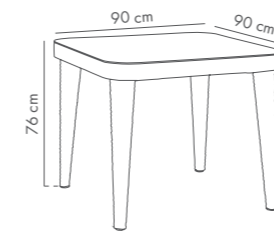

Osaka Table 90x90cm

Tempered Glass & PP Base

Ivory White