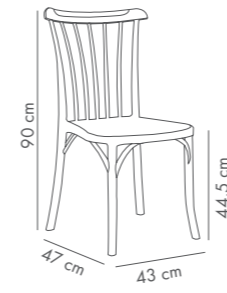

Gozo Chair

PP Body

Ivory White Nile Green Wenge Black Beige

Gozo Pad Chair

PP Body & Seat Cushion