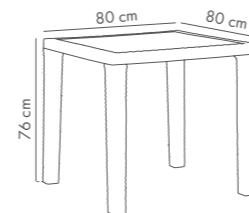

Antares Table 80x80cm

PP Table Top with Tempered Glass & PP Base

Ivory White