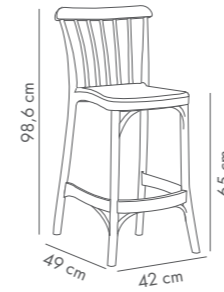

Ivory White Beige Black