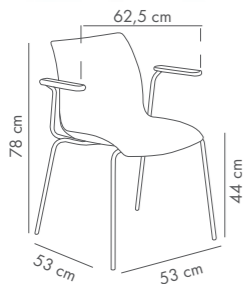

Sofia 01 Sofia 02 Sofia 03 Sofia 04 Grano 01 Grano 02