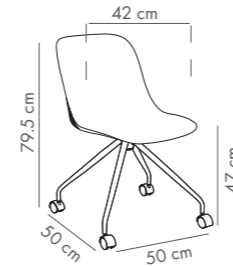

Shell-O Chair

PP Shell & Metal Painted Leg with Swivel Wheels