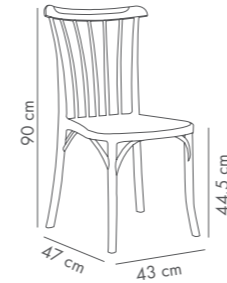

Ivory White Beige Black

Gozo Chair

PP Body

Ivory White Nile Green Wenge Black Beige

Gozo Pad Chair

PP Body & Seat Cushion

Ivory White Nile Green Wenge Black Beige

Gozo Bar Chair 75 cm