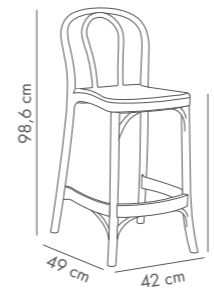

Sozo Pad Bar Chair 75 cm

PP Body & Seat Cushion

Ivory White Beige Wenge Black

Sozo Pad Bar Chair 65 cm

PP Body & Seat Cushion

Ivory White Beige Black

Capri Chair

PP Body