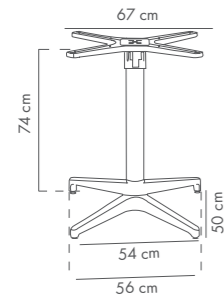

Fixed

Foldable

NEW MECHANISM

Moon Base (49cm)

PP Base with Aluminum Tube
Suitable Table Top Ø60 | 60x60

Fixed

Foldable

NEW MECHANISM

Moon-L Base (67cm)

PP Base with Aluminum Tube
Suitable Table Top Ø70 | Ø80 | 70x70 | 80x80

Fixed

Foldable

NEW MECHANISM

Moon Bar Base

PP Base with Aluminum Tube
Suitable Table Top Ø60 | 60x60

Fixed