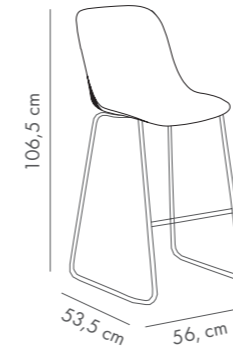

Shell-M Bar Chair 75 cm

PP Shell & Metal Painted Leg

NEW