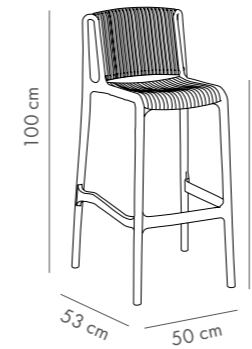

Nes Bar Chair 75 cm

PP Body

Ivory White Beige Mink Anthracite Black Khaki Sax Blue Orange