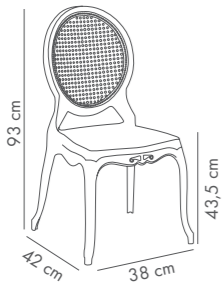

Freya Chair

PP Body

Ivory White