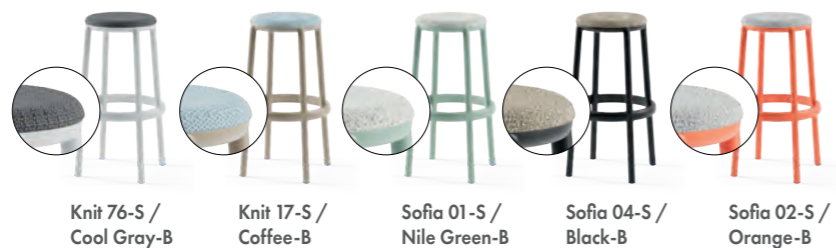

Duo Pad Bar Stool 75 cm

Upholstered Seat & PP Body

NEW

CATAS TESTED