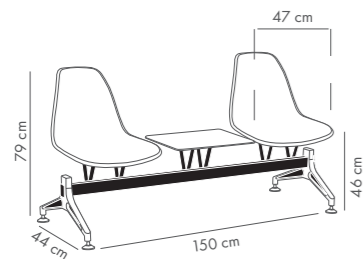

Eos-X2 Pad Waiting Bench

Upholstered Shell & Aluminum Injection Leg with Metal Black Painted Base

Fabric details page: 324-325