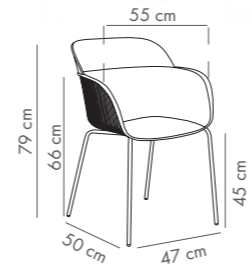

Knit 00 Knit 17 Knit 26 Knit 37 Knit 38 Knit 45 Knit 76