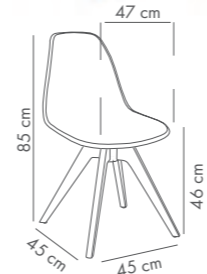

Eos- WP / BP Pad Chair

Upholstered Shell & PP Leg

Fabric details page: 324-325

Eos-Y Pad Chair

Upholstered Shell & Wooden Leg

Fabric details page: 324-325

Eos-VP Chair

PP Shell & PP Leg