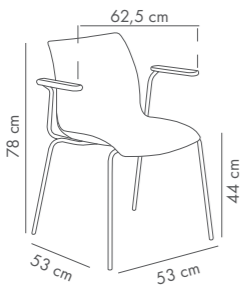

Laser-T Armchair

PP Shell & Metal Chrome Plated Leg with Teak Armrest

Beige Cement Gray Black