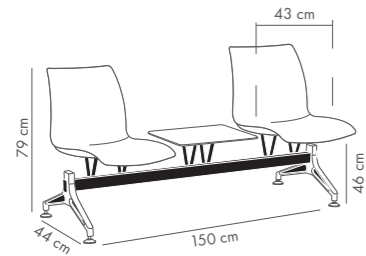

NEW

Ivory White

Beige

Cement Gray

Khaki

Black

Laser-X2 Waiting Bench

PP Shell & Aluminum Injection Leg with Metal Black Painted Base