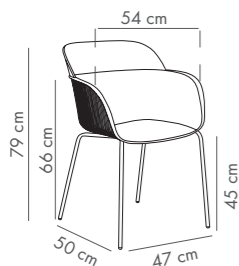

Shell-M Armchair

PP Shell & Metal Chrome Plated Leg

Ivory White Beige Cement Gray Khaki Anthracite Black