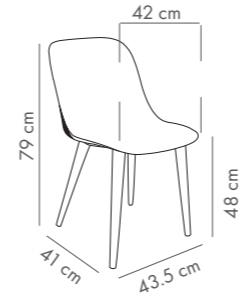

Shell-P Chair

PP Shell & Leg