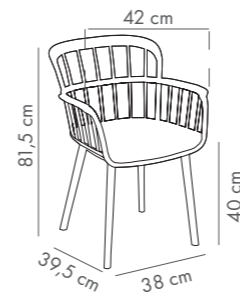

Eva-N Knitted Armchair

PP Knitted Shell & Wooden Leg

Rope details page: 287

Rope details page: 321