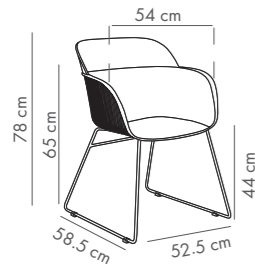

Shell-U Armchair

PP Shell & Metal Painted Leg