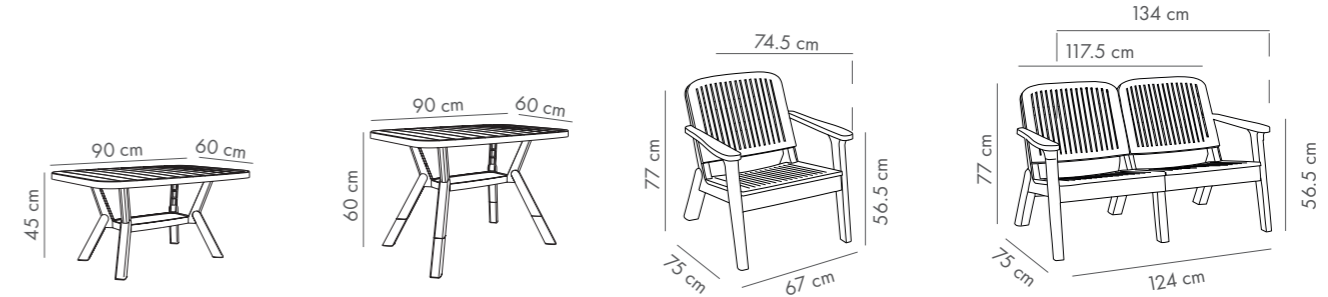

Silva II Lounge Set

PP Seat & PP Back & PP Body