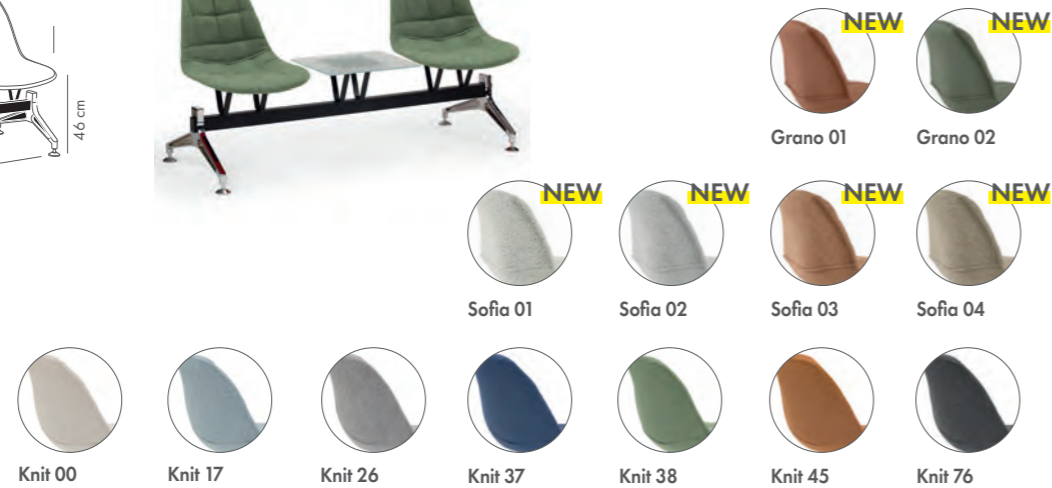

Eos-X2 Pad Waiting Bench

Upholstered Shell & Aluminum Injection Leg with Metal Black Painted Base

Fabric details page: 324-325