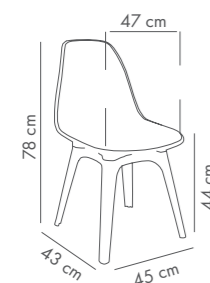

Eos- WP / BP Pad Chair

Upholstered Shell & PP Leg

Fabric details page: 324-325