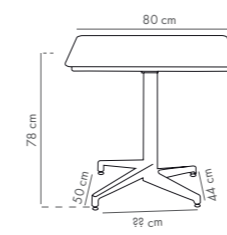

NEW MECHANISM

Moon Table 70x70 cm

PP Table Top & Base with Aluminum Tube

Fixed

Foldable

NEW MECHANISM

Moon Table 80x80 cm

PP Table Top & Base with Aluminum Tube