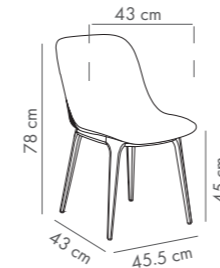

NEW

Fabric details page: 324-325

Shell-WP Pad Chair

Upholstered Shell & PP Leg

Fabric details page: 324-325

Shell-M Bar Chair 75 cm

PP Shell & Metal Chrome Plated Leg

NEW