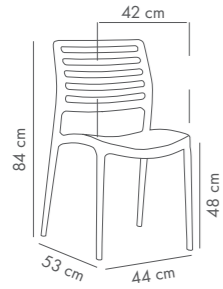

Louise Chair

PP Body

Sax Blue

Pistachio

Orange