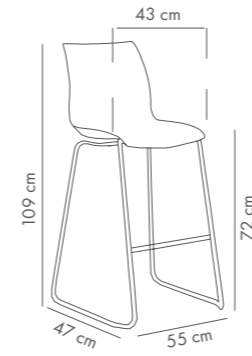

Laser-M Bar Chair

PP Shell & Metal Chrome Plated Leg

Ivory White

Beige

Cement Gray

Khaki

Red

Black