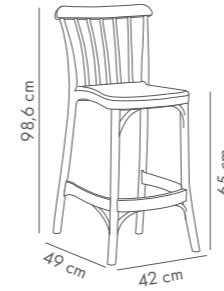

PP Body

Ivory White Nile Green Wenge Black Beige

Gozo Pad Bar Chair 75 cm

PP Body & Seat Cushion

Ivory White Nile Green Wenge Black Beige

Gozo Bar Chair 65 cm

PP Body

Ivory White Beige Black