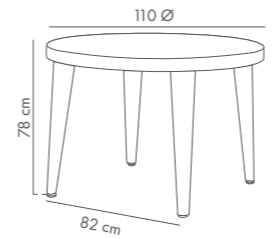

Osaka Table Ø110

Tempered Glass & PP Base

Ivory White