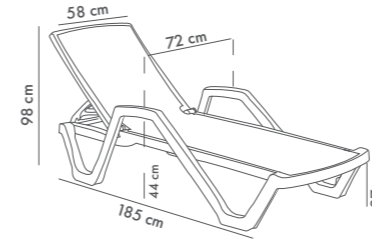

HPL Table Top with Wooden Base

Table top details page: 329

Suitable Table Top
77x120cm | 80x140cm | 90x150cm

Mare Sunbed with Armrest

PP Body & Net Fabric with Adjustable Backrest
And Hidden Wheels

Ivory White-Beige & Coffee