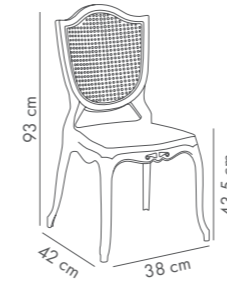

Hestia Chair

PP Body