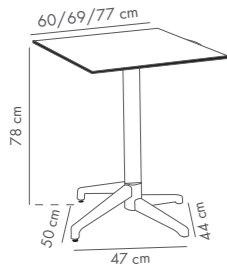

Suitable Table Top
60x60cm | 69x69cm | 77x77cm

NEW MECHANISM

Fixed

Ivory White | Mink | Black | Beige | Anthracite

Foldable

Ivory White | Mink | Black | Beige | Anthracite

Moon-C Bar Table Ø60 / Ø69 / Ø77

HPL Table Top & Base with Aluminum Tube