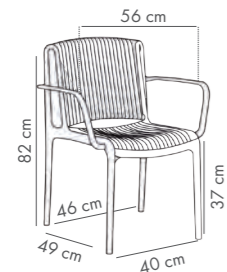

Nes Armchair

PP Body

Ivory White Beige Mink Anthracite Black Khaki Sax Blue Orange