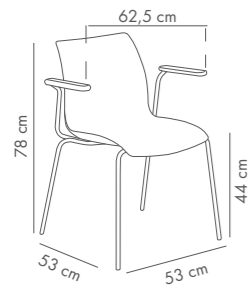

Laser-T Armchair

PP Shell & Metal White Painted Leg with Teak Armrest

Ivory White Beige

Laser-T Pad Armchair

Upholstered Shell & Metal White Painted Leg with Teak Armrest

Fabric details page: 324-325