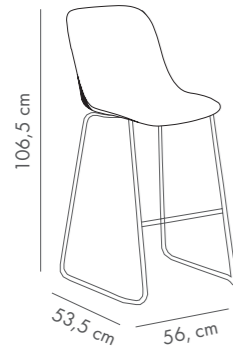

NEW

Fabric details page: 324-325

Shell-WP Pad Chair

Upholstered Shell & PP Leg

Fabric details page: 324-325

Shell-M Bar Chair 75 cm

PP Shell & Metal Chrome Plated Leg

NEW