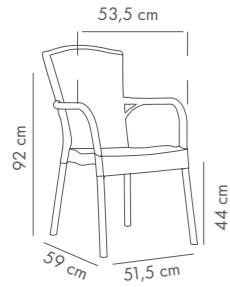

Royal Armchair

PP Body

Ivory White Mink Wenge Anthracite Beige