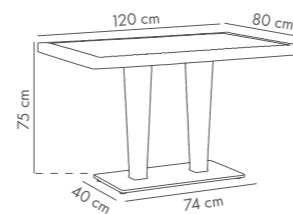

Antares Table 80x120cm

PP Table Top with Tempered Glass & Stainless Steel Central Base

Ivory White