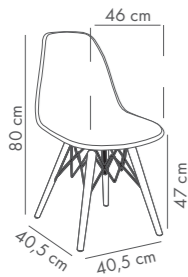

Eos-VP Chair

PP Shell & PP Leg

NEW