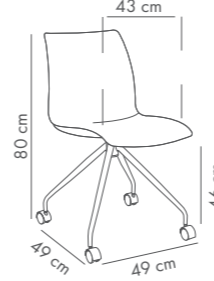

NEW

Fabric details page: 324-325

Laser-O Pad Bar Chair

Upholstered Shell & Metal Chrome Plated Leg with Swivel Wheels

Fabric details page: 324-325

Laser-T Armchair

PP Shell & Metal Chrome Plated Leg with Teak Armrest