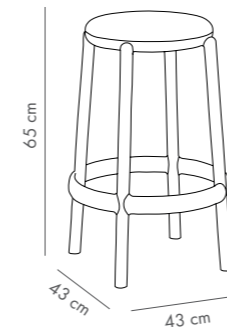

Duo Bar Stool 75 cm

PP Seat & PP Body

NEW

CATAS TESTED

Duo Bar Stool 65 cm

PP Seat & PP Body

NEW

CATAS TESTED

Duo Pad Bar Stool 75 cm

Upholstered Seat & PP Body

NEW

CATAS TESTED

Duo Pad Bar Stool 65 cm

Upholstered Seat & PP Body

NEW

CATAS TESTED