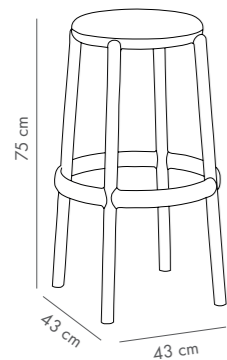

Duo Bar Stool 75 cm

PP Seat & PP Body

NEW

CATAS TESTED

Duo Bar Stool 65 cm

PP Seat & PP Body

NEW

CATAS TESTED