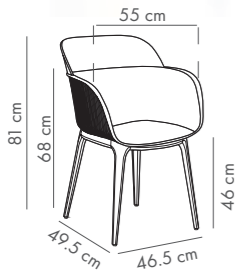

PP Shell & PP Leg

Shell-WP Pad Armchair

Upholstered Shell & PP Leg

Fabric details page: 324-325

Shell-M Bar Chair 75 cm

PP Shell & Metal Chrome Plated Leg

Shell-M Pad Bar Chair 75 cm

Upholstered Shell & Metal Chrome Plated Leg