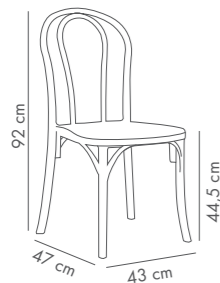

Sozo-C Chair

PP Body

Ivory White

Beige

Wenge

Black

Sozo Pad Chair

PP Body & Seat Cushion