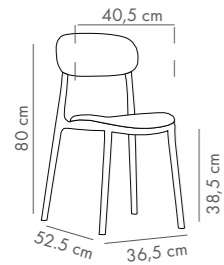

Ali Chair

PP Seat & Back & PP Body