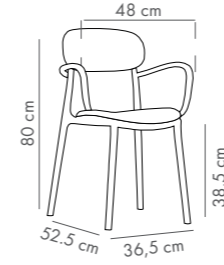

Ali Armchair

PP Seat & Back & PP Body