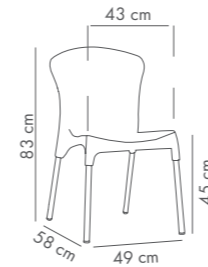

Stella Chair

PP Shell & Aluminum Leg

Sax Blue Orange Red Black