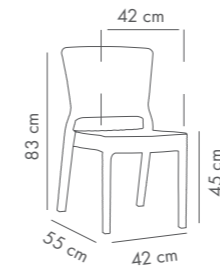

Antares Chair

PP Body

Antares Armchair

PP Body