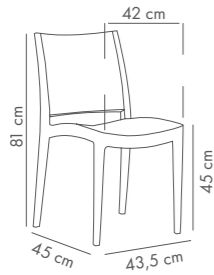

Specto Chair

PP Body

Ivory White Beige Sax Blue Pistachio Orange Red Anthracite Black