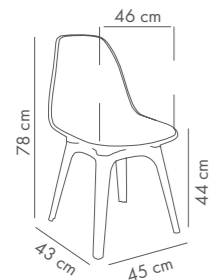

PP Body

Ivory White

Beige

Black

Eos-P Chair

PP Shell & Leg

Eos-Y Chair

PP Shell & Wooden Leg