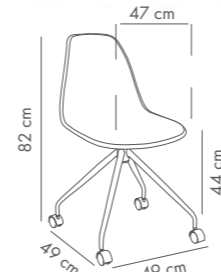

Eos-O Pad Chair

Upholstered Shell & Metal Chrome Plated Leg with Swivel Wheels

Fabric details page: 324-325