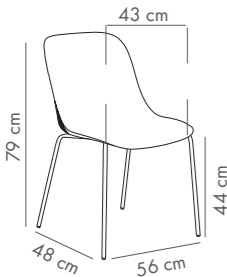

Shell-M Pad Chair

Upholstered Shell & Metal Painted Leg

Fabric details page: 324-325

Sofia 01 Sofia 02 Sofia 03 Sofia 04 Grano 01 Grano 02