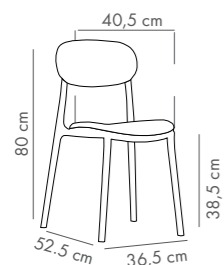

Duo Chair

PP Seat & Back & PP Body