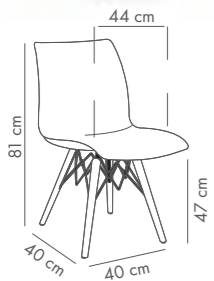

Laser-VP Pad Chair

Upholstered Shell & PP Leg

NEW

Fabric details page: 324-325