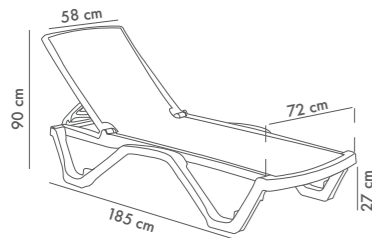

Mare Sunbed without Armrest

PP Body & Net Fabric with Adjustable Backrest and Hidden Wheels

Ivory White-Beige & Coffee