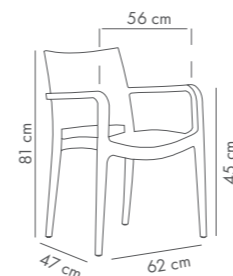

Specto Pad Chair

PP Body & Seat Cushion

Ivory White Beige Sax Blue Pistachio Orange Red Anthracite Black

Specto Pad Armchair

PP Body & Seat Cushion

Ivory White Beige Sax Blue Pistachio Orange Red Anthracite Black