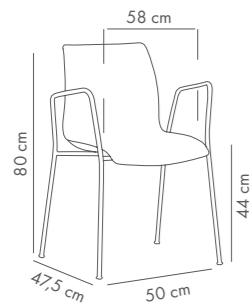

Laser-M Armchair

PP Shell & Metal Painted Leg

NEW

Ivory White

Beige

Cement Gray

Khaki

Black