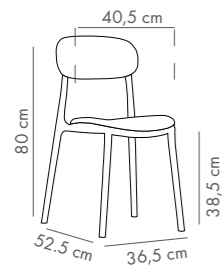

Ali Pad Chair

Upholstered Seat & Back & PP Body

NEW

Fabric details page: 324-325