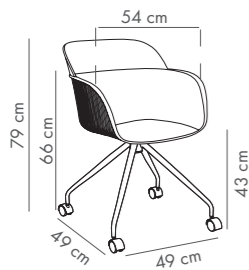

Shell-O Armchair

PP Shell & Metal Painted Leg with Swivel Wheels