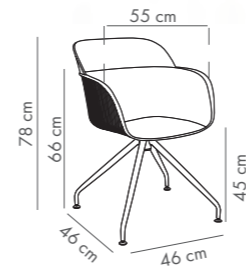

Shell-Z Pad Armchair

Upholstered Shell & Metal Chrome Plated Leg

Fabric details page: 324-325