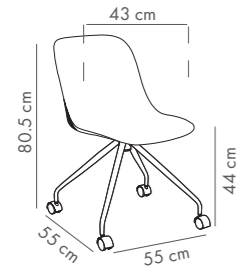

Shell-O2 Chair

PP Shell & Aluminum Painted Leg

NEW