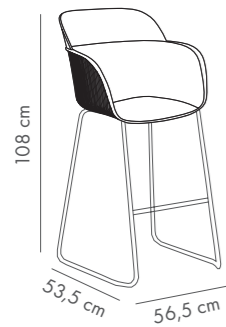

Fabric details page: 324-325

Shell-M Bar Chair 75 cm

PP Shell & Metal Painted Leg

NEW

Shell-M Pad Bar Chair 75 cm

Upholstered Shell & Metal Painted Leg

NEW

Fabric details page: 324-325