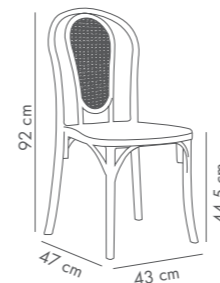

Sozo-C Pad Chair

PP Body & Seat Cushion

Ivory White

Beige

Wenge

Black