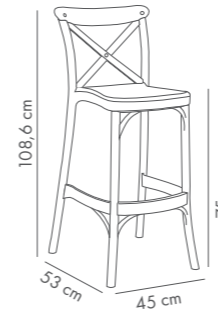

Capri Bar Chair 75 cm

PP Body

Ivory White Nile Green Wenge Black Beige