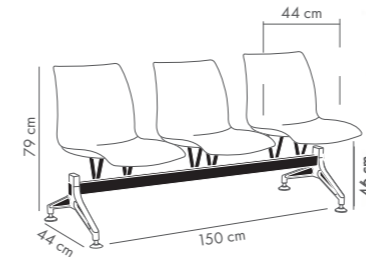

Laser-X3 Pad Waiting Bench

Upholstered Shell & Aluminum Injection Leg with Metal Black Painted Base

Fabric details page: 324-325