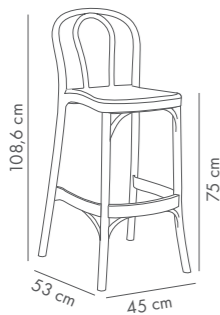

Sozo Pad Bar Chair 75 cm

PP Body & Seat Cushion

Ivory White Beige Wenge Black