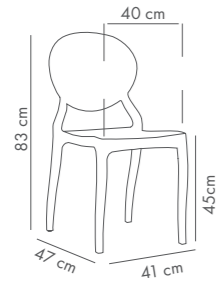

Rotus Chair

PP Body

Ivory White Cement Gray