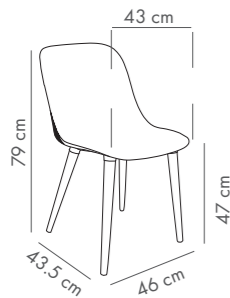

Shell-N Pad Chair

Upholstered Shell & Wooden Leg

Fabric details page: 324-325