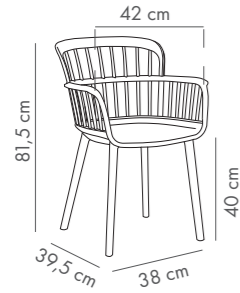

Eva-P Armchair

PP Shell & PP Leg