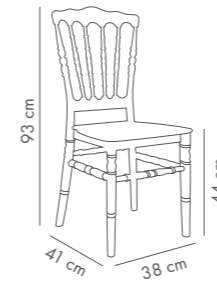

Flora Chair

PP Body

Ivory White Pearl Silver Gold Black

Napoleon Chair

PP Body

Ivory White Pearl Silver Gold Black

Roma Chair

PP Body