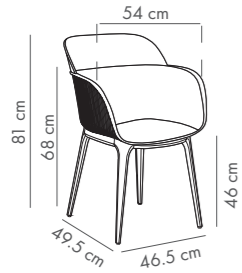

PP Shell & PP Leg

Shell-WP Pad Armchair

Upholstered Shell & PP Leg

Fabric details page: 324-325

Shell-M Bar Chair 75 cm

PP Shell & Metal Chrome Plated Leg

Shell-M Pad Bar Chair 75 cm

Upholstered Shell & Metal Chrome Plated Leg