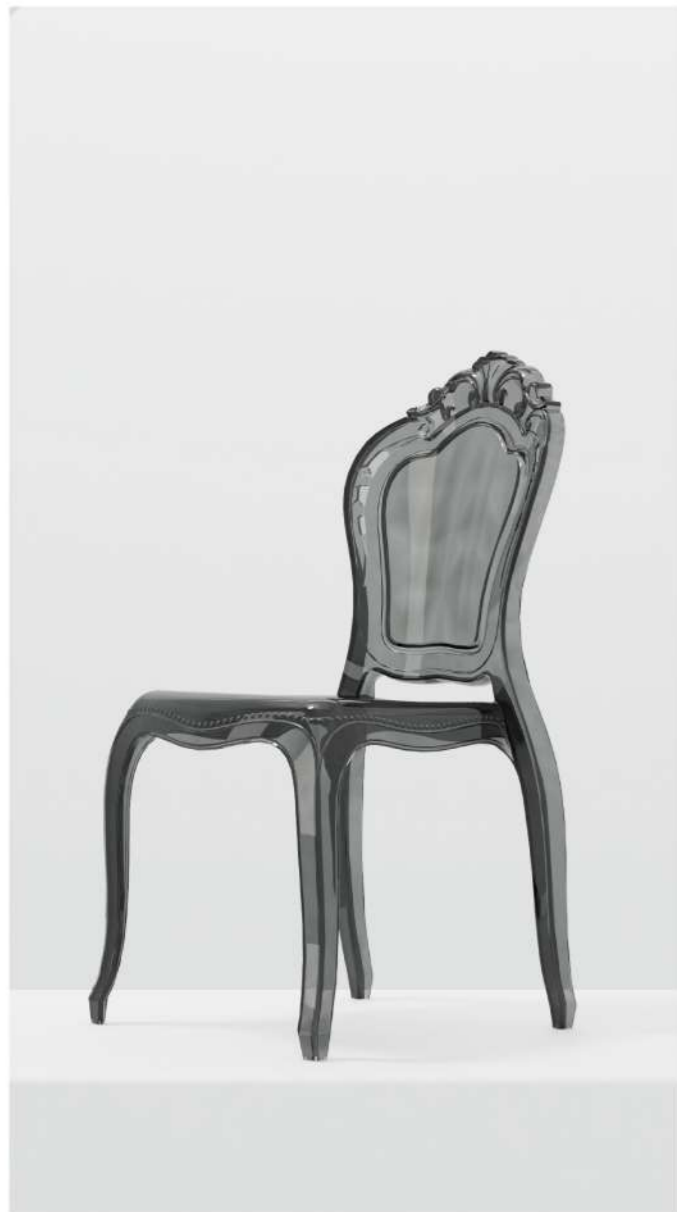

Eternally creative
and sustainable.

Content

Floria - PC	06
Venezia	22
Platinum	26
Monaco	30
Luna	36
Picnic	40
Roma	46
Pluto	52
Lama	56
Jumbo	60
Himalaya	64

Floria PC

Floria PC

FLORIA PC

Add a touch of elegance to your or office space with our stunning polycarbonate transparent chair and table set! Made from high-quality materials, this set offers both style and functionality, with its sleek design and durable construction. The transparent polycarbonate material provides a modern, minimalist look while also being easy to clean and maintain. Perfect for small spaces or larger areas, this set is a great addition to any interior design scheme. Impress your guests and clients with this unique furniture set and elevate your space to the next level.

Floria - PC Chair

Floria - PC Armchair

COLOR OPTION

TECHNICAL DETAILS

Floria PC

Floria PC

FLORIA PC

Add a touch of elegance to your or office space with our stunning polycarbonate transparent chair and table set! Made from high-quality materials, this set offers both style and functionality, with its sleek design and durable construction. The transparent polycarbonate material provides a modern, minimalist look while also being easy to clean and maintain. Perfect for small spaces or larger areas, this set is a great addition to any interior design scheme. Impress your guests and clients with this unique furniture set and elevate your space to the next level.