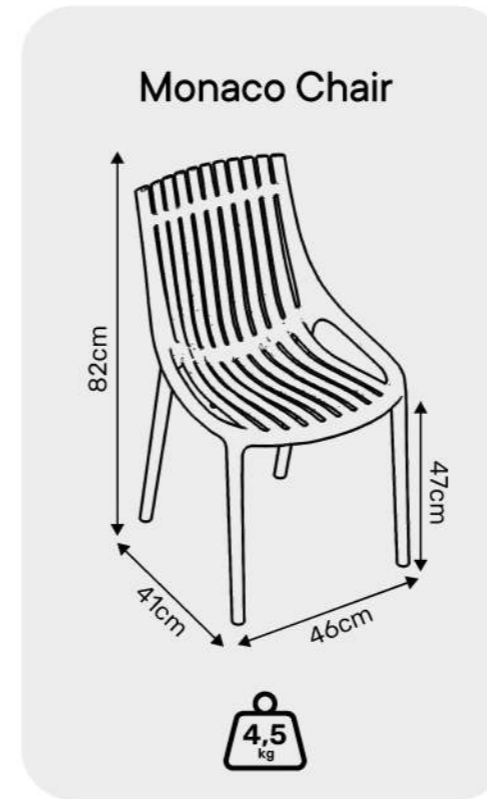

Whether you're looking for a stylish seating option for your home, office, or outdoor space, the Monaco chair is the perfect choice for you.

TECHNICAL DETAILS

40'HC 600 PIECES	20'HC 264 PIECES	82 CBM 720 PIECES
--------------------------------	--------------------------------	---------------------------------