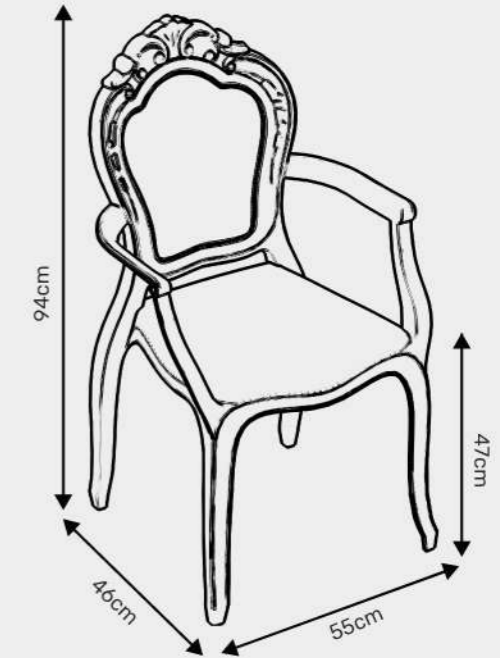

Floria - PC Chair

Floria - PC Armchair

COLOR OPTION

TECHNICAL DETAILS

Floria PC

Floria PC

FLORIA PC

Add a touch of elegance to your or office space with our stunning polycarbonate transparent chair and table set! Made from high-quality materials, this set offers both style and functionality, with its sleek design and durable construction. The transparent polycarbonate material provides a modern, minimalist look while also being easy to clean and maintain. Perfect for small spaces or larger areas, this set is a great addition to any interior design scheme. Impress your guests and clients with this unique furniture set and elevate your space to the next level.

Floria - PC Chair

4,4 kg

Floria - PC Armchair

5,0 kg

COLOR OPTION

TECHNICAL DETAILS

Floria PC

Floria PC