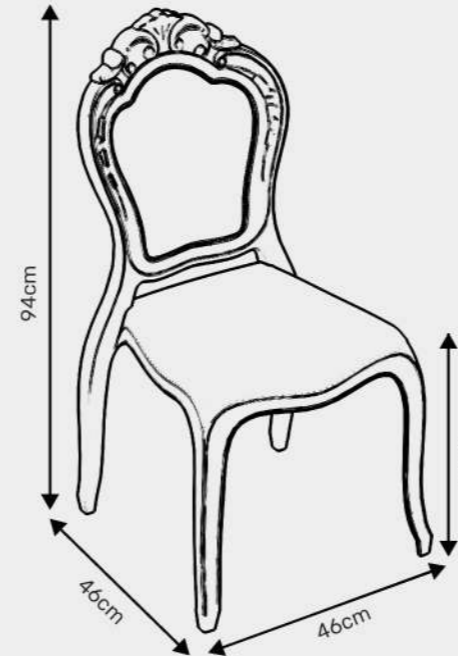

FLORIA PC

Add a touch of elegance to your or office space with our stunning polycarbonate transparent chair and table set! Made from high-quality materials, this set offers both style and functionality, with its sleek design and durable construction. The transparent polycarbonate material provides a modern, minimalist look while also being easy to clean and maintain. Perfect for small spaces or larger areas, this set is a great addition to any interior design scheme. Impress your guests and clients with this unique furniture set and elevate your space to the next level.

Floria - PC Chair