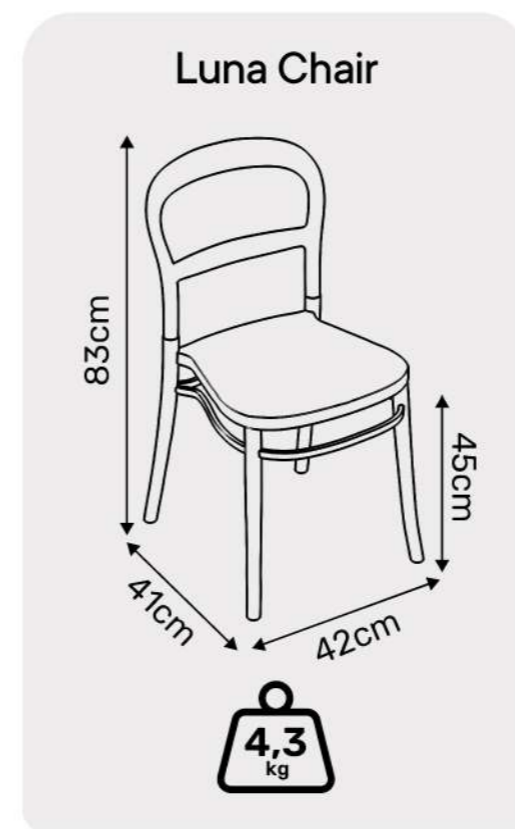

TECHNICAL DETAILS

40'HC 972 PIECES	20'HC 360 PIECES	82 CBM 1080 PIECES

COLOR OPTION

BLACK BLACK	WHITE GREY	YELLOW WHITE
YELLOW BLACK	RED WHITE	PURPLE WHITE