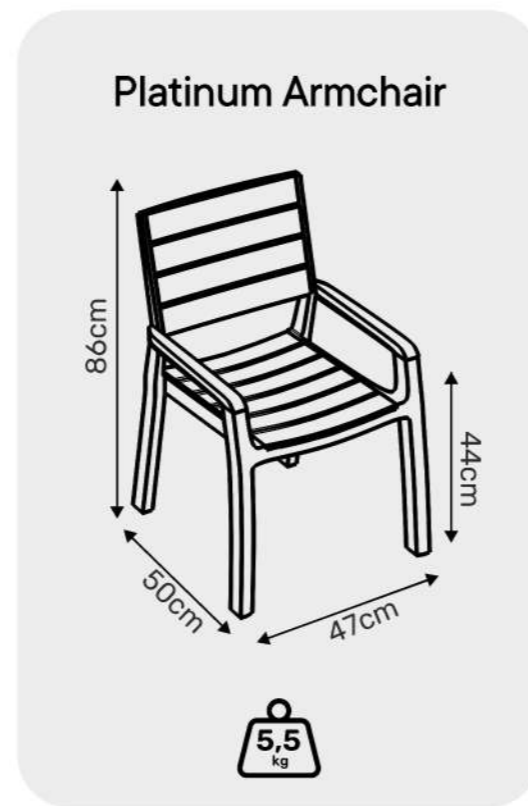

Platinum Chair & Armchair

Introducing the Platinum Armchair and Chair, a unique and stylish design that blends old-school charm with modern sophistication. The Platinum Armchair and Chair are crafted with high-quality materials and feature a sleek and contemporary design that is both elegant and comfortable. Its ergonomic shape provides maximum comfort and support, while its sophisticated aesthetic adds a touch of timeless elegance to any space. The Platinum Armchair and Chair's classic yet modern design makes it a perfect fit for any setting, whether it's a traditional living room or a modern office space. The chair's sturdy construction and durable materials ensure that it will withstand the test of time, making it a smart and long-lasting investment. Whether you're looking for a comfortable seating option for your home or office, the Platinum Armchair and Chair are the perfect choice for you. Experience the best of both worlds with this unique and stylish combination of old-school charm and modern sophistication.