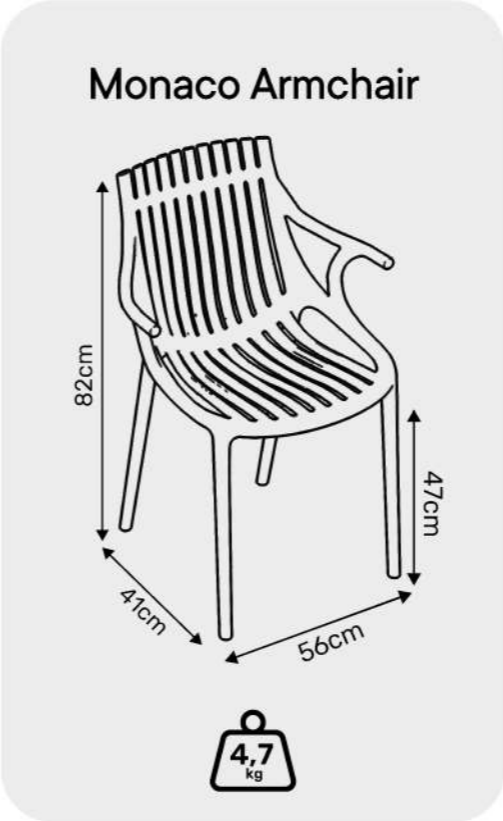

40'HC 1440 PIECES	20'HC 720 PIECES	82 CBM 1920 PIECES
---------------------------------	--------------------------------	----------------------------------

COLOR OPTION

Monaco PP

Monaco Armchair

The Monaco chair is the perfect addition to any space, offering a contemporary look that's both sophisticated and versatile. Crafted with high-quality materials, this chair is built to withstand the elements, making it suitable for use both inside and outside. The Monaco chair's comfortable and ergonomic design ensures maximum comfort, while its elegant form adds a touch of sophistication to any environment. Whether you're looking for a stylish seating option for your home, office, or outdoor space, the Monaco chair is the perfect choice for you.