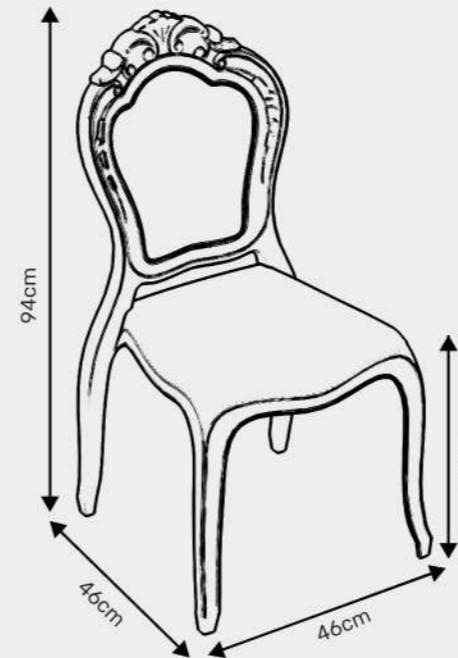

Eternally creative
and sustainable.

Content

Floria - PC	06
Venezia	22
Platinum	26
Monaco	30
Luna	36
Picnic	40
Roma	46
Pluto	52
Lama	56
Jumbo	60
Himalaya	64

Floria PC

Floria PC

FLORIA PC

Add a touch of elegance to your or office space with our stunning polycarbonate transparent chair and table set! Made from high-quality materials, this set offers both style and functionality, with its sleek design and durable construction. The transparent polycarbonate material provides a modern, minimalist look while also being easy to clean and maintain. Perfect for small spaces or larger areas, this set is a great addition to any interior design scheme. Impress your guests and clients with this unique furniture set and elevate your space to the next level.

Floria - PC Chair

Floria - PC Armchair

COLOR OPTION

TECHNICAL DETAILS

Floria PC

Floria PC

FLORIA PC

Add a touch of elegance to your or office space with our stunning polycarbonate transparent chair and table set! Made from high-quality materials, this set offers both style and functionality, with its sleek design and durable construction. The transparent polycarbonate material provides a modern, minimalist look while also being easy to clean and maintain. Perfect for small spaces or larger areas, this set is a great addition to any interior design scheme. Impress your guests and clients with this unique furniture set and elevate your space to the next level.