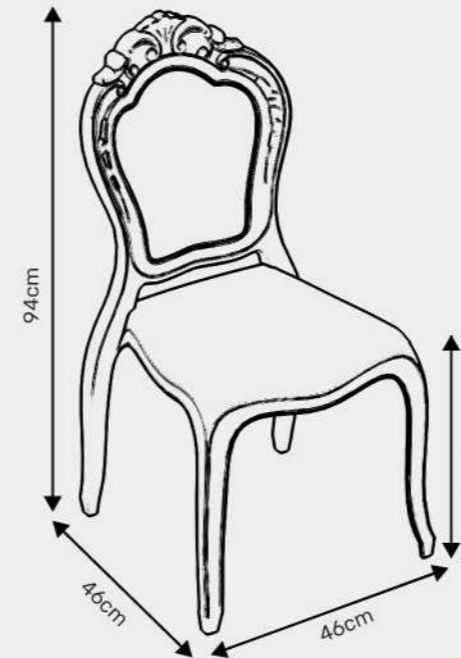

Floria - PC Chair

Floria - PC Armchair

COLOR OPTION

TECHNICAL DETAILS

Floria PC

Floria PC

FLORIA PC

Add a touch of elegance to your or office space with our stunning polycarbonate transparent chair and table set! Made from high-quality materials, this set offers both style and functionality, with its sleek design and durable construction. The transparent polycarbonate material provides a modern, minimalist look while also being easy to clean and maintain. Perfect for small spaces or larger areas, this set is a great addition to any interior design scheme. Impress your guests and clients with this unique furniture set and elevate your space to the next level.

Floria - PC Chair

4,4 kg

Floria - PC Armchair

5,0 kg

COLOR OPTION

TECHNICAL DETAILS

Floria PC

Floria PC