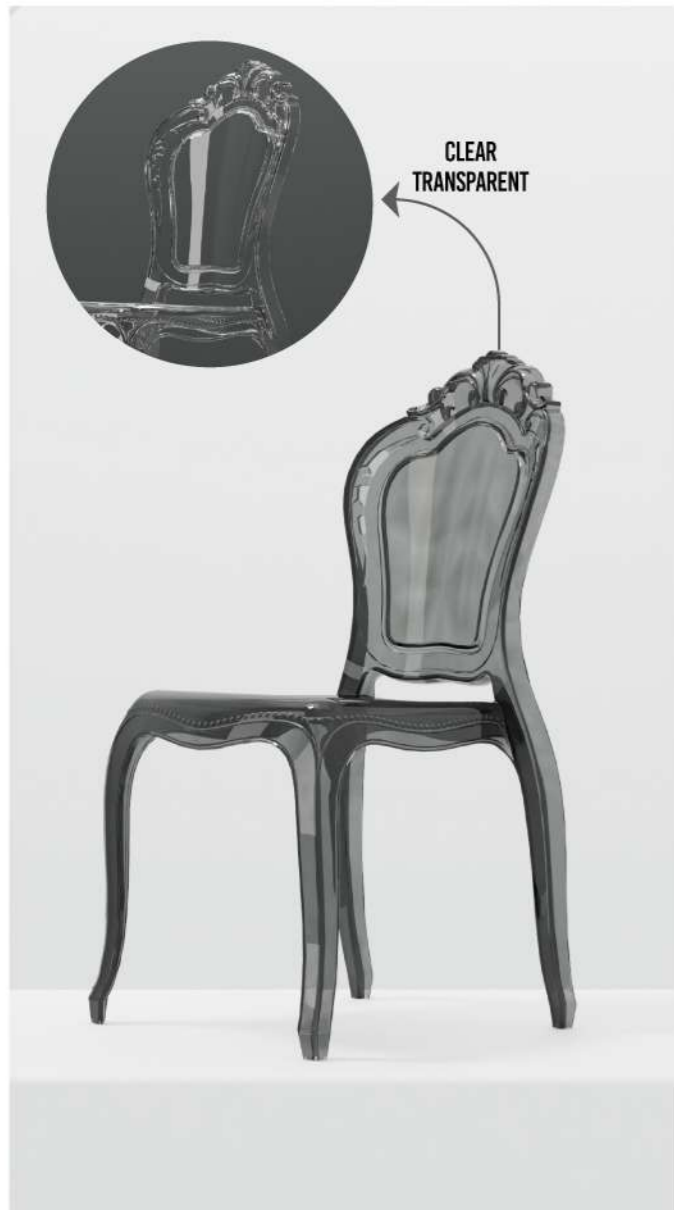

Floria - PC Chair

Floria - PC Armchair

COLOR OPTION

TECHNICAL DETAILS

Floria PC

Floria PC

FLORIA PC

Add a touch of elegance to your or office space with our stunning polycarbonate transparent chair and table set! Made from high-quality materials, this set offers both style and functionality, with its sleek design and durable construction. The transparent polycarbonate material provides a modern, minimalist look while also being easy to clean and maintain. Perfect for small spaces or larger areas, this set is a great addition to any interior design scheme. Impress your guests and clients with this unique furniture set and elevate your space to the next level.

Floria - PC Chair

4,4 kg

Floria - PC Armchair

5,0 kg

COLOR OPTION

TECHNICAL DETAILS

Floria PC

Floria PC

FLORIA PC

Add a touch of elegance to your or office space with our stunning polycarbonate transparent chair and table set! Made from high-quality materials, this set offers both style and functionality, with its sleek design and durable construction. The transparent polycarbonate material provides a modern, minimalist look while also being easy to clean and maintain. Perfect for small spaces or larger areas, this set is a great addition to any interior design scheme. Impress your guests and clients with this unique furniture set and elevate your space to the next level.