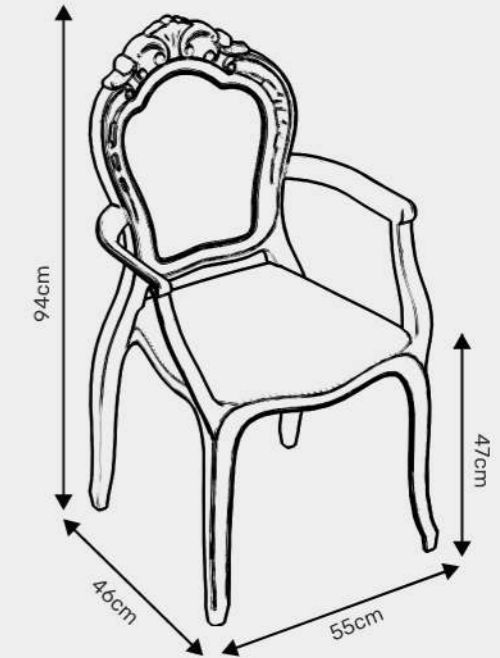

Eternally creative
and sustainable.

Content

Floria - PC	06
Venezia	22
Platinum	26
Monaco	30
Luna	36
Picnic	40
Roma	46
Pluto	52
Lama	56
Jumbo	60
Himalaya	64

Floria PC

Floria PC

FLORIA PC

Add a touch of elegance to your or office space with our stunning polycarbonate transparent chair and table set! Made from high-quality materials, this set offers both style and functionality, with its sleek design and durable construction. The transparent polycarbonate material provides a modern, minimalist look while also being easy to clean and maintain. Perfect for small spaces or larger areas, this set is a great addition to any interior design scheme. Impress your guests and clients with this unique furniture set and elevate your space to the next level.

Floria - PC Chair

Floria - PC Armchair

COLOR OPTION

TECHNICAL DETAILS

Floria PC

Floria PC

FLORIA PC

Add a touch of elegance to your or office space with our stunning polycarbonate transparent chair and table set! Made from high-quality materials, this set offers both style and functionality, with its sleek design and durable construction. The transparent polycarbonate material provides a modern, minimalist look while also being easy to clean and maintain. Perfect for small spaces or larger areas, this set is a great addition to any interior design scheme. Impress your guests and clients with this unique furniture set and elevate your space to the next level.