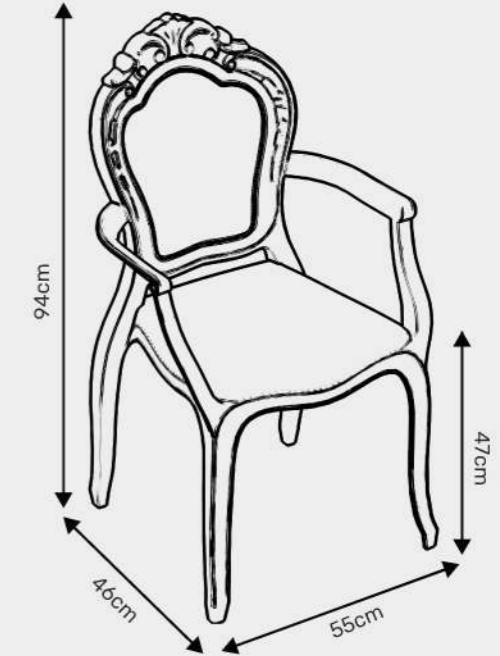

4,4 kg

Floria - PC Armchair