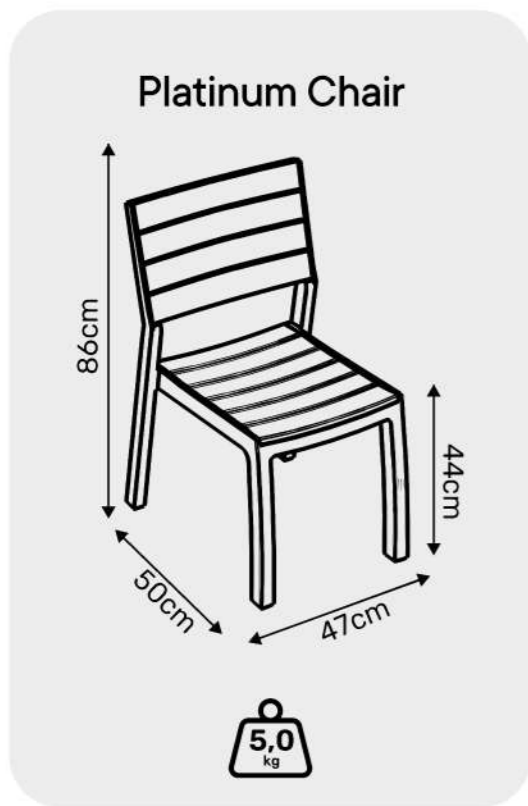

Platinum Chair & Armchair

Introducing the Platinum Armchair and Chair, a unique and stylish design that blends old-school charm with modern sophistication. The Platinum Armchair and Chair are crafted with high-quality materials and feature a sleek and contemporary design that is both elegant and comfortable. Its ergonomic shape provides maximum comfort and support, while its sophisticated aesthetic adds a touch of timeless elegance to any space. The Platinum Armchair and Chair's classic yet modern design makes it a perfect fit for any setting, whether it's a traditional living room or a modern office space. The chair's sturdy construction and durable materials ensure that it will withstand the test of time, making it a smart and long-lasting investment. Whether you're looking for a comfortable seating option for your home or office, the Platinum Armchair and Chair are the perfect choice for you. Experience the best of both worlds with this unique and stylish combination of old-school charm and modern sophistication.