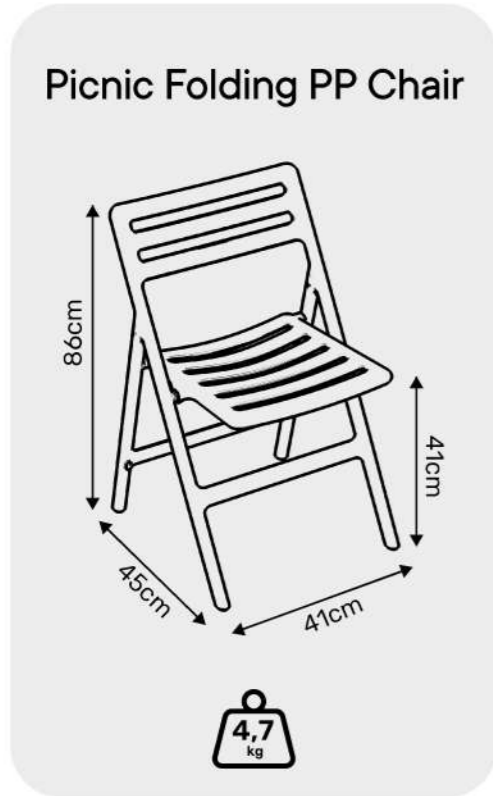

unfold

*Lightweight Yet
Durable Polypropylene
Construction*

Picnic Foldina PP Chair

Picnic Folding PP Chair

Introducing the Picnic Folding PP Chair, the perfect seating solution for outdoor events, picnics, and camping trips. The chair is designed with convenience and portability in mind, as it can be easily folded and transported to your desired location. Its lightweight yet durable polypropylene construction makes it ideal for outdoor use, as it is resistant to weather conditions and easy to clean. The Picnic Folding PP Chair features a comfortable seat and backrest, ensuring a comfortable sitting experience for you and your guests. Its sleek and modern design adds a touch of style to any outdoor setting, whether you're hosting a backyard barbecue or enjoying a day at the park.